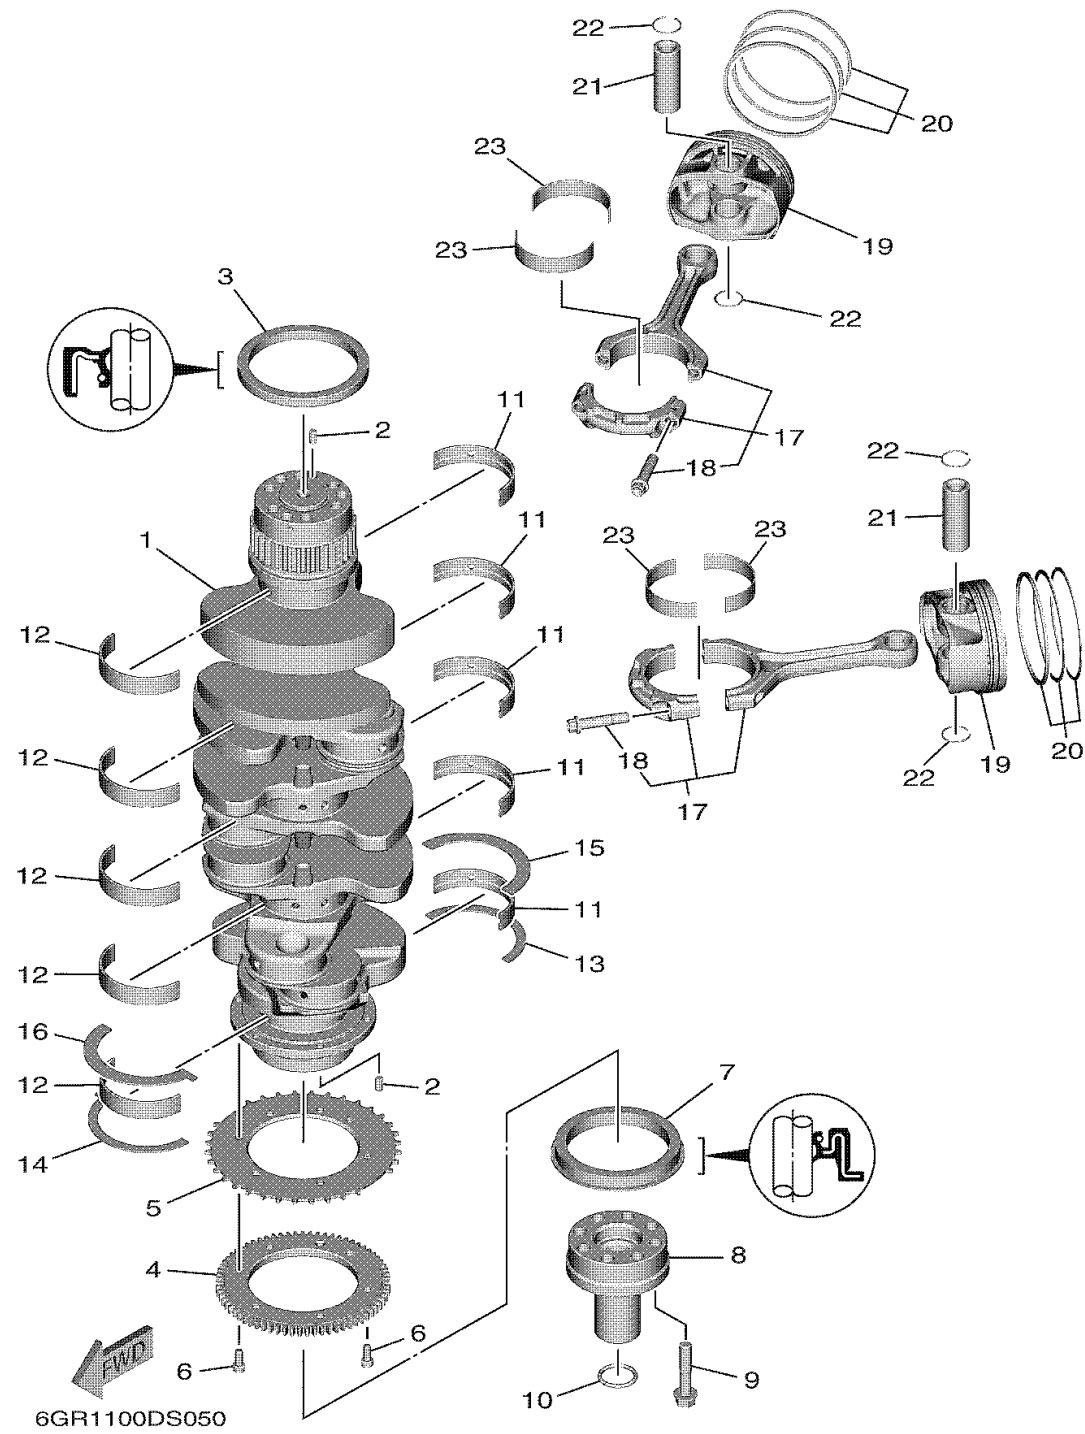

CRANKSHAFT PISTON

Ref No.	Part Number	Description	Qty	Remarks
1	6GR-11411-01-00	CRANKSHAFT	1	
2	93606-12019-00	PIN, DOWEL	2	
3	93102-90004-00	.OIL SEAL	1	
4	6GR-13188-00-00	GEAR, DRIVE	1	
5	6GR-81673-00-00	ROTOR	1	
6	91317-06014-00	BOLT, HEXAGON SOCKET HEAD	6	
7	93102-85010-00	.OIL SEAL	1	
8	6GR-12199-00-00	FLANGE	1	
9	90105-10446-00	BOLT, FLANGE	8	
10	93210-260A5-00	O-RING	1	
11	6GR-11416-00-00	PLANE BEARING, CRANKSHAFT 1	5	UR BLACK
11	6GR-11416-10-00	PLANE BEARING, CRANKSHAFT 1	5	UR BLUE
11	6GR-11416-20-00	PLANE BEARING, CRANKSHAFT 1	5	UR PINK
11	6GR-11416-30-00	PLANE BEARING, CRANKSHAFT 1	5	UR WHITE
12	6GR-11417-00-00	PLANE BEARING, CRANKSHAFT 2	5	UR BLACK
12	6GR-11417-10-00	PLANE BEARING, CRANKSHAFT 2	5	UR BLUE
12	6GR-11417-20-00	PLANE BEARING, CRANKSHAFT 2	5	UR PINK
12	6GR-11417-30-00	PLANE BEARING, CRANKSHAFT 2	5	UR WHITE
13	6CB-11426-03-00	BEARING, THRUST 1	1	
14	6CB-11427-03-00	BEARING, THRUST 2	1	

CONTINUED ON NEXT FRAME >

CRANKSHAFT PISTON

Ref No.	Part Number	Description	Qty	Remarks
15	6GR-11426-00-00	BEARING, THRUST 1	1	
16	6GR-11427-00-00	BEARING, THRUST 2	1	
17	6GR-W1165-10-00	CONNECTING ROD ASSY	8	
18	63P-11654-10-00	. .BOLT, CONNECTING ROD	2	
19	6KN-11631-00-00	PISTON (STD)	8	
20	6GR-11603-00-00	PISTON RING SET (STD)	8	
21	6GR-11633-00-00	PIN, PISTON	8	
22	6GR-11634-00-00	CLIP, PISTON PIN	16	
23	6GR-11656-00-00	PLANE BEARING, CONNECTING ROD	16	UR YELLOW
23	6GR-11656-10-00	PLANE BEARING, CONNECTING ROD	16	UR GREEN
23	6GR-11656-20-00	PLANE BEARING, CONNECTING ROD	16	UR BLUE