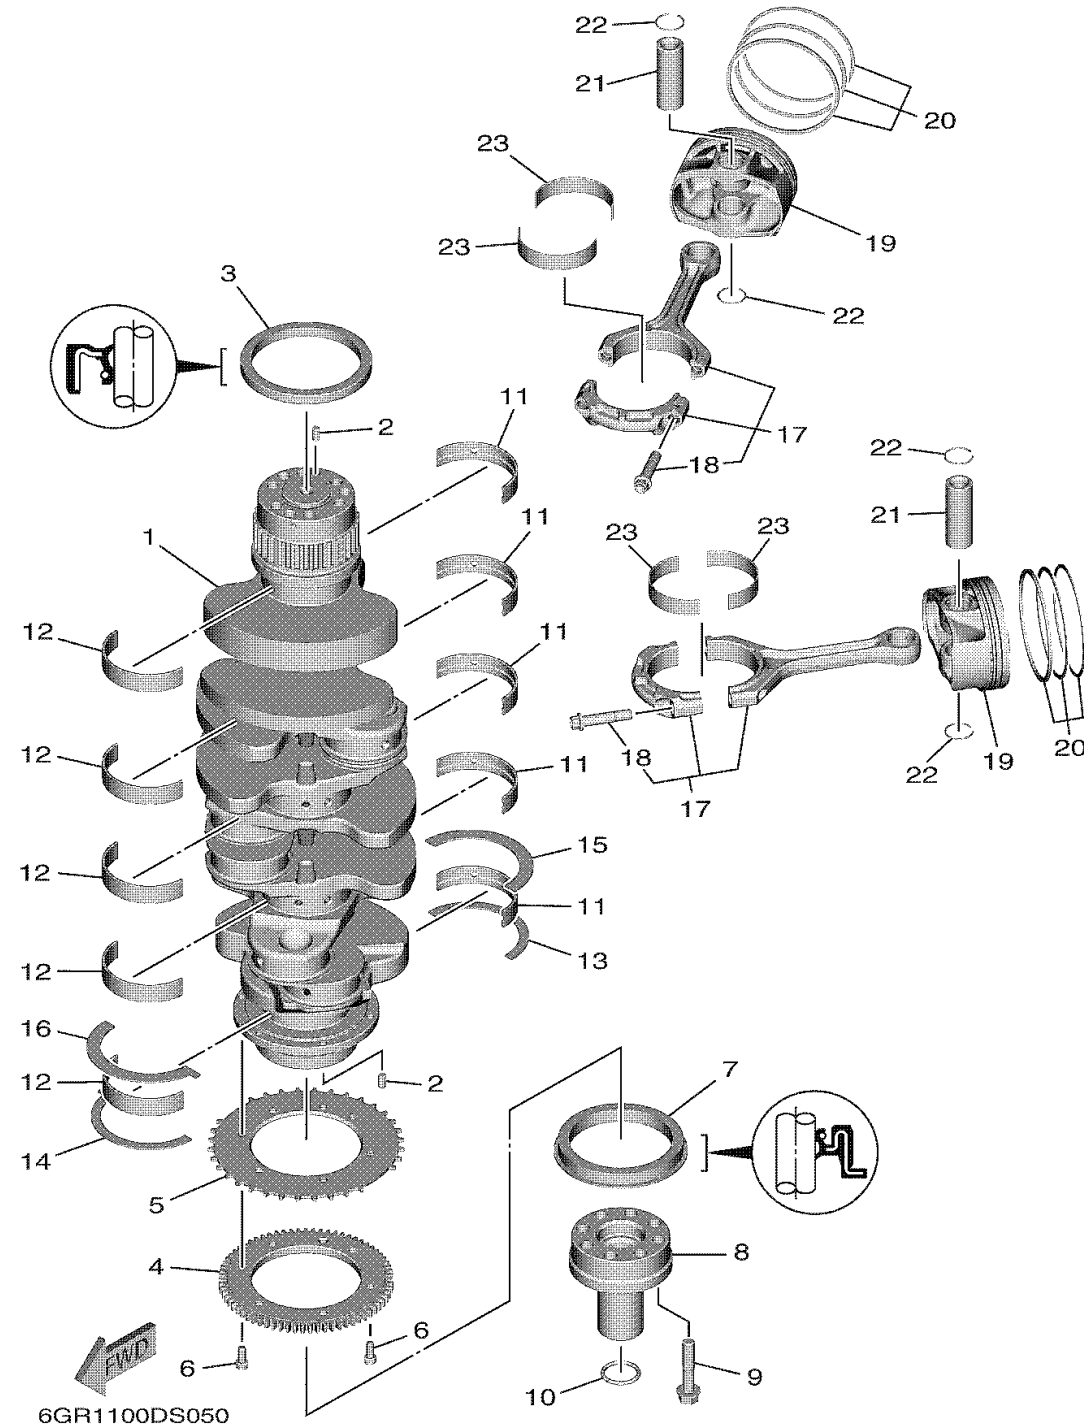

CRANKSHAFT PISTON

Ref No.	Part Number	Description	Qty	Remarks
1	6GR-11411-01-00	CRANKSHAFT	1	
2	93606-12019-00	PIN, DOWEL	2	
3	93102-90004-00	.OIL SEAL	1	
4	6GR-13188-00-00	GEAR, DRIVE	1	
5	6GR-81673-00-00	ROTOR	1	
6	91317-06014-00	BOLT, HEXAGON SOCKET HEAD	6	
7	93102-85010-00	.OIL SEAL	1	
8	6GR-12199-00-00	FLANGE	1	
9	90105-10446-00	BOLT, FLANGE	8	
10	93210-260A5-00	O-RING	1	
11	6GR-11416-00-00	PLANE BEARING, CRANKSHAFT 1	5	UR BLACK
11	6GR-11416-10-00	PLANE BEARING, CRANKSHAFT 1	5	UR BLUE
11	6GR-11416-20-00	PLANE BEARING, CRANKSHAFT 1	5	UR PINK
11	6GR-11416-30-00	PLANE BEARING, CRANKSHAFT 1	5	UR WHITE
12	6GR-11417-00-00	PLANE BEARING, CRANKSHAFT 2	5	UR BLACK
12	6GR-11417-10-00	PLANE BEARING, CRANKSHAFT 2	5	UR BLUE
12	6GR-11417-20-00	PLANE BEARING, CRANKSHAFT 2	5	UR PINK
12	6GR-11417-30-00	PLANE BEARING, CRANKSHAFT 2	5	UR WHITE
13	6CB-11426-03-00	BEARING, THRUST 1	1	
14	6CB-11427-03-00	BEARING, THRUST 2	1	

CONTINUED ON NEXT FRAME >

CRANKSHAFT PISTON

Ref No.	Part Number	Description	Qty	Remarks
15	6GR-11426-00-00	BEARING, THRUST 1	1	
16	6GR-11427-00-00	BEARING, THRUST 2	1	
17	6GR-W1165-10-00	CONNECTING ROD ASSY	8	
18	63P-11654-10-00	. .BOLT, CONNECTING ROD	2	
19	6KN-11631-00-00	PISTON (STD)	8	
20	6GR-11603-00-00	PISTON RING SET (STD)	8	
21	6GR-11633-00-00	PIN, PISTON	8	
22	6GR-11634-00-00	CLIP, PISTON PIN	16	
23	6GR-11656-00-00	PLANE BEARING, CONNECTING ROD	16	UR YELLOW
23	6GR-11656-10-00	PLANE BEARING, CONNECTING ROD	16	UR GREEN
23	6GR-11656-20-00	PLANE BEARING, CONNECTING ROD	16	UR BLUE