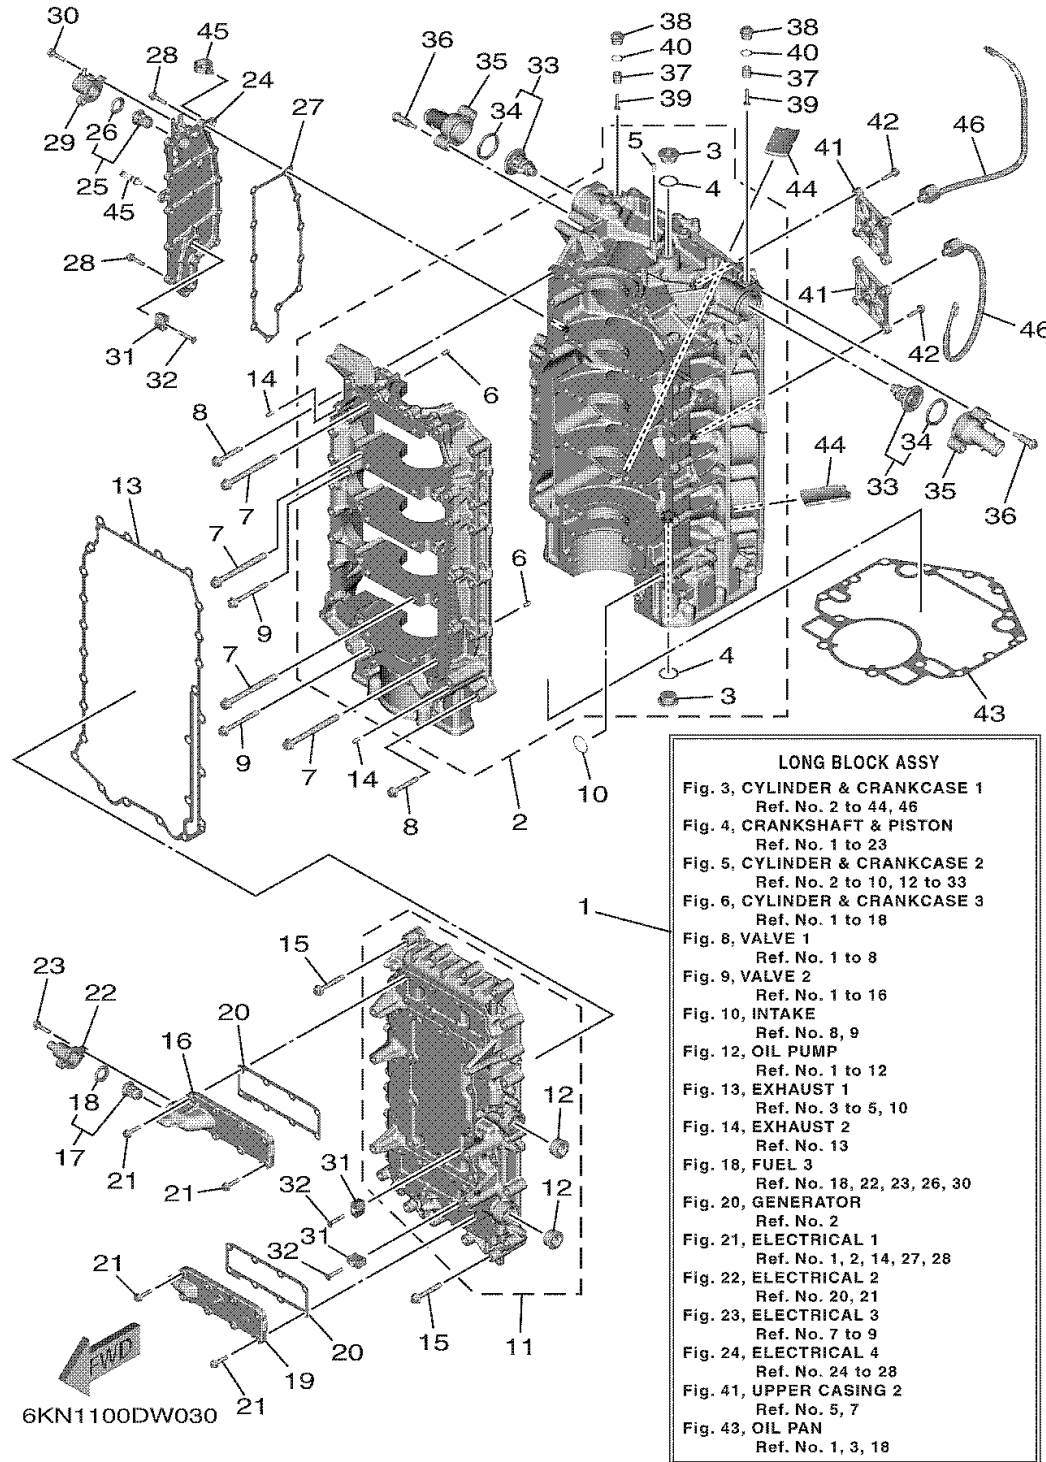

# CYLINDER CRANKCASE 1

Ref No.	Part Number	Description	Qty	Remarks
1	6KN-11000-00-00	LONG BLOCK ASSY	1	
2	6KN-15109-00-9S	CRANKCASE ASSY	1	
3	90340-24001-00	. .PLUG, STRAIGHT SCREW	2	
4	90430-24239-00	. .GASKET	2	
5	93606-12019-00	. PIN, DOWEL	1	
6	93606-12019-00	. PIN, DOWEL	10	
7	6P2-15187-00-00	BOLT	20	
8	90105-08175-00	BOLT, FLANGE	10	
9	90105-08220-00	BOLT, FLANGE	6	
10	93210-26658-00	.O-RING	1	
11	6KN-15411-01-9S	COVER, CRANKCASE 1	1	
12	90340-27001-00	. .PLUG, STRAIGHT SCREW	2	
13	6GR-15451-01-00	.GASKET, CRANKCASE COVER 1	1	
14	93606-12019-00	PIN, DOWEL	2	
15	90105-08175-00	BOLT, FLANGE	26	
16	6GR-15414-01-9S	COVER 1	1	
17	6H3-12411-20-00	THERMOSTAT	1	
18	6H3-12412-10-00	. .SEAL, THERMOSTAT	1	
19	6GR-15423-00-9S	COVER 2	1	
20	6GR-1131B-00-00	.GASKET, COVER	2	

# CYLINDER CRANKCASE 1

Ref No.	Part Number	Description	Qty	Remarks
21	90105-06037-00	BOLT, FLANGE	16	
22	6KN-12417-00-9S	HOUSING, THERMOSTAT	1	
23	90105-06037-00	BOLT, FLANGE	2	
24	6GR-15413-01-9S	COVER	1	
25	66M-12411-01-00	THERMOSTAT	1	
26	688-12412-00-00	.SEAL, THERMOSTAT	1	
27	6GR-15353-00-00	.GASKET, DRAIN	1	
28	90105-06037-00	BOLT, FLANGE	12	
29	6GR-1241B-00-9S	COVER, THERMOSTAT 2	1	
30	90105-06037-00	BOLT, FLANGE	2	
31	6AW-1132P-00-00	ANODE 5	3	
32	90151-06069-00	SCREW, COUNTERSUNK	3	
33	6GR-12411-00-00	THERMOSTAT	2	
34	6GR-12412-00-00	.SEAL, THERMOSTAT	1	
35	6GR-12413-00-00	COVER, THERMOSTAT	2	
36	90109-06286-00	BOLT	4	
37	6G8-11325-00-00	ANODE	2	
38	6G8-11197-B0-00	PLUG, BLIND	2	
39	98980-05025-00	SCREW, BIND	2	
40	93210-13M63-00	.O-RING	2	

# CYLINDER CRANKCASE 1

Ref No.	Part Number	Description	Qty	Remarks
41	6GR-1135A-00-00	BRACKET	2	
42	90105-06037-00	BOLT, FLANGE	8	
43	6GR-11351-01-00	.GASKET, CYLINDER	1	
44	6GR-14664-01-00	.GROMMET, WATER SHUT	2	
45	90464-20181-00	CLAMP	2	
46	6CJ-85780-02-00	SENSOR, KNOCK	2	