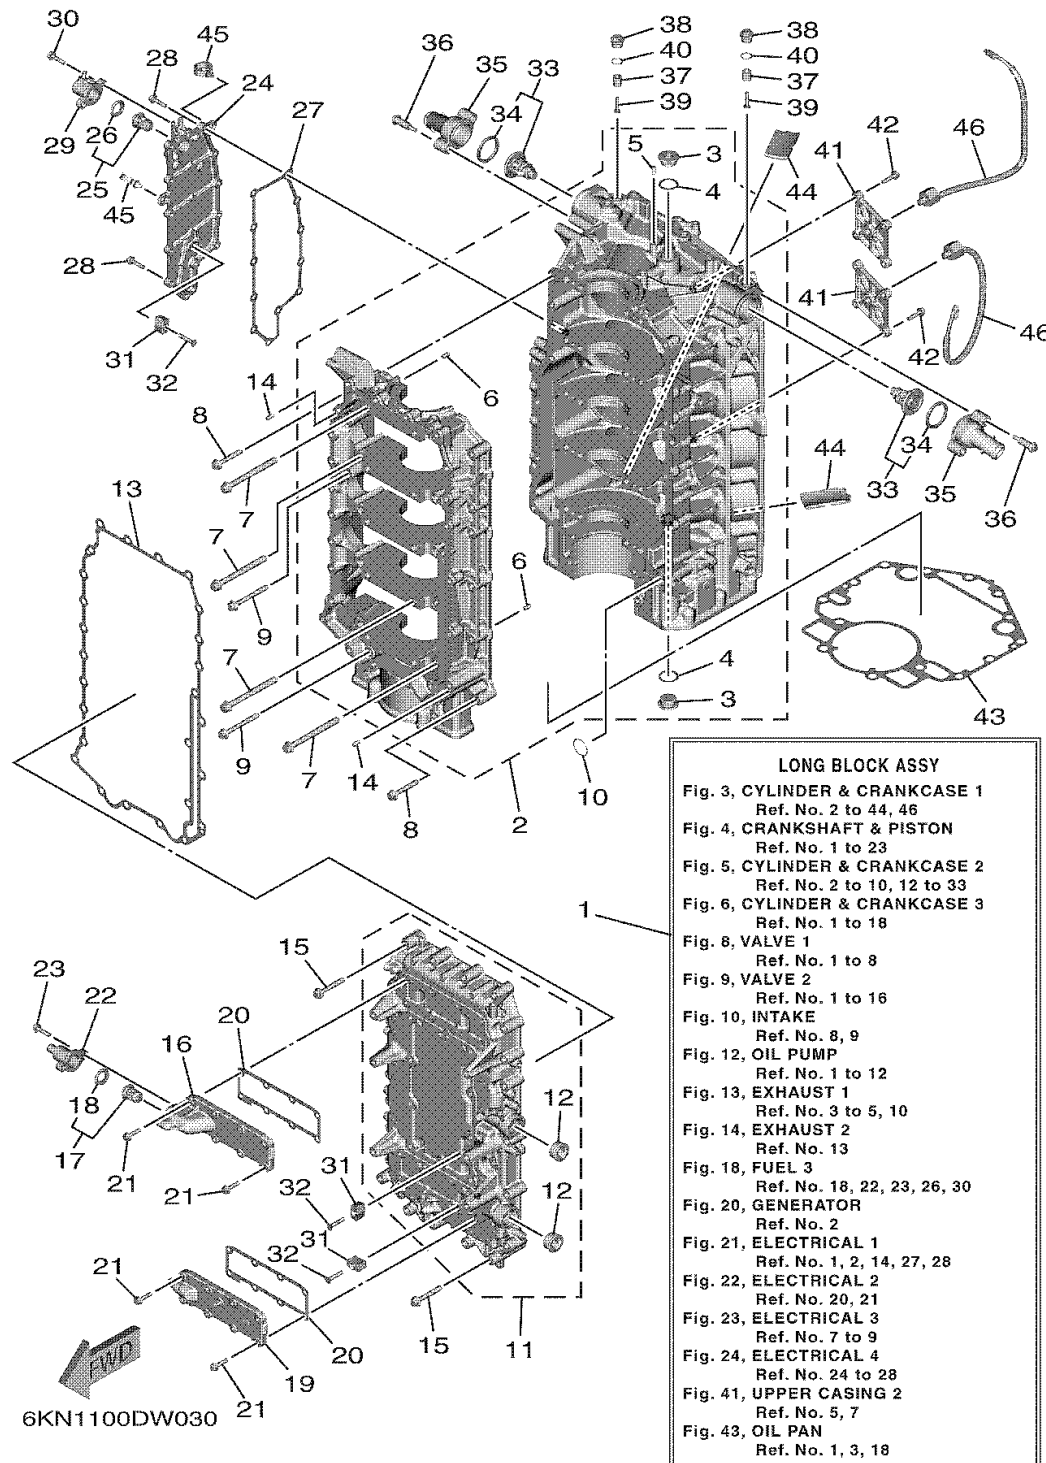

# CYLINDER CRANKCASE 1

Ref No.	Part Number	Description	Qty	Remarks
1	6KN-11000-00-00	LONG BLOCK ASSY	1	
2	6KN-15109-00-9S	CRANKCASE ASSY	1	
3	90340-24001-00	. .PLUG, STRAIGHT SCREW	2	
4	90430-24239-00	. .GASKET	2	
5	93606-12019-00	. PIN, DOWEL	1	
6	93606-12019-00	. PIN, DOWEL	10	
7	6P2-15187-00-00	BOLT	20	
8	90105-08175-00	BOLT, FLANGE	10	
9	90105-08220-00	BOLT, FLANGE	6	
10	93210-26658-00	.O-RING	1	
11	6KN-15411-01-9S	COVER, CRANKCASE 1	1	
12	90340-27001-00	. .PLUG, STRAIGHT SCREW	2	
13	6GR-15451-01-00	.GASKET, CRANKCASE COVER 1	1	
14	93606-12019-00	PIN, DOWEL	2	
15	90105-08175-00	BOLT, FLANGE	26	
16	6GR-15414-01-9S	COVER 1	1	
17	6H3-12411-20-00	THERMOSTAT	1	
18	6H3-12412-10-00	. .SEAL, THERMOSTAT	1	
19	6GR-15423-00-9S	COVER 2	1	
20	6GR-1131B-00-00	.GASKET, COVER	2	

# CYLINDER CRANKCASE 1

Ref No.	Part Number	Description	Qty	Remarks
21	90105-06037-00	BOLT, FLANGE	16	
22	6KN-12417-00-9S	HOUSING, THERMOSTAT	1	
23	90105-06037-00	BOLT, FLANGE	2	
24	6GR-15413-01-9S	COVER	1	
25	66M-12411-01-00	THERMOSTAT	1	
26	688-12412-00-00	.SEAL, THERMOSTAT	1	
27	6GR-15353-00-00	.GASKET, DRAIN	1	
28	90105-06037-00	BOLT, FLANGE	12	
29	6GR-1241B-00-9S	COVER, THERMOSTAT 2	1	
30	90105-06037-00	BOLT, FLANGE	2	
31	6AW-1132P-00-00	ANODE 5	3	
32	90151-06069-00	SCREW, COUNTERSUNK	3	
33	6GR-12411-00-00	THERMOSTAT	2	
34	6GR-12412-00-00	.SEAL, THERMOSTAT	1	
35	6GR-12413-00-00	COVER, THERMOSTAT	2	
36	90109-06286-00	BOLT	4	
37	6G8-11325-00-00	ANODE	2	
38	6G8-11197-B0-00	PLUG, BLIND	2	
39	98980-05025-00	SCREW, BIND	2	
40	93210-13M63-00	.O-RING	2	

# CYLINDER CRANKCASE 1

Ref No.	Part Number	Description	Qty	Remarks
41	6GR-1135A-00-00	BRACKET	2	
42	90105-06037-00	BOLT, FLANGE	8	
43	6GR-11351-01-00	.GASKET, CYLINDER	1	
44	6GR-14664-01-00	.GROMMET, WATER SHUT	2	
45	90464-20181-00	CLAMP	2	
46	6CJ-85780-02-00	SENSOR, KNOCK	2	