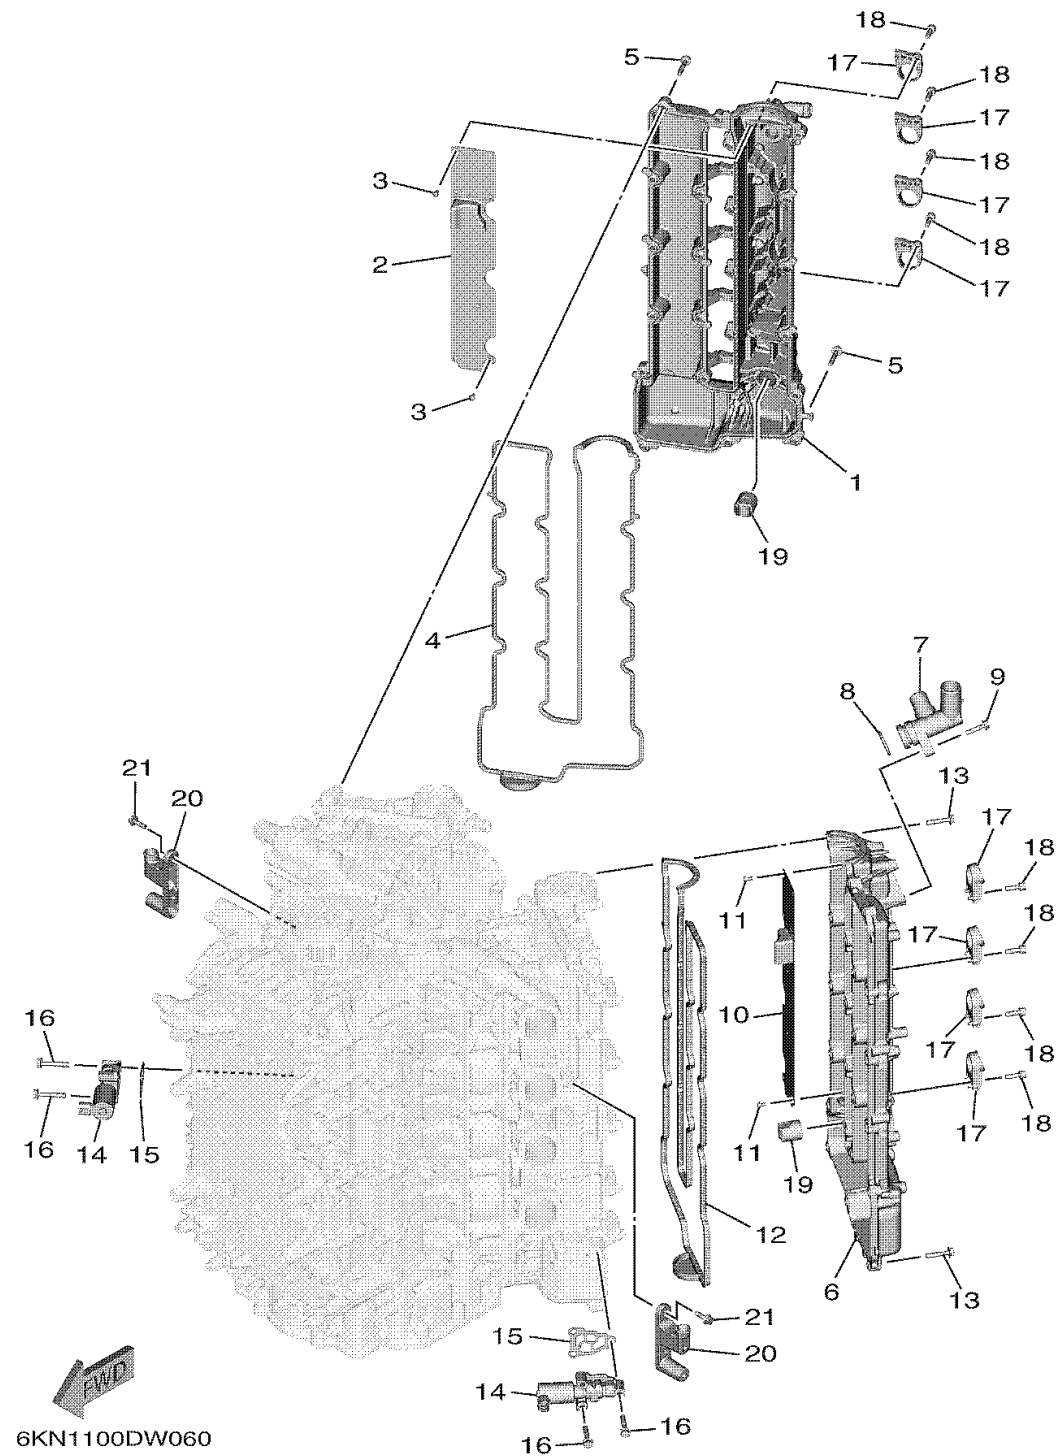

CYLINDER CRANKCASE 3

Ref No.	Part Number	Description	Qty	Remarks
1	6GR-11191-00-9S	COVER, CYLINDER HEAD 1	1	
2	6GR-11135-00-00	PLATE, BREATHER 3	1	
3	97607-04208-00	SCREW, WITH WASHER	8	
4	6GR-11193-00-00	.GASKET, HEAD COVER 1	1	
5	95D95-06030-00	BOLT, FLANGE DEEP RECESS	22	
6	6GR-11192-00-9S	COVER, CYLINDER HEAD 2	1	
7	6GR-11372-00-00	NIPPLE, HOSE	1	
8	93210-28646-00	.O-RING	1	
9	95D95-06025-00	BOLT, FLANGE DEEP RECESS	1	
10	6GR-11136-00-00	PLATE, BREATHER 4	1	
11	97607-04208-00	SCREW, WITH WASHER	8	
12	6GR-11194-00-00	.GASKET, HEAD COVER 2	1	
13	95D95-06030-00	BOLT, FLANGE DEEP RECESS	22	
14	6GR-86120-00-00	SOLENOID VALVE ASSY	2	
15	6CB-1242F-00-00	.GASKET, FILTER	2	
16	90105-06035-00	BOLT, FLANGE	6	
17	6GR-82316-00-00	BRACKET, IGNITION COIL	8	
18	90110-06038-00	BOLT, HEXAGON SOCKET HEAD	16	
19	6GR-11927-00-00	LIFTER	2	
20	6GR-42743-00-00	BRACKET	2	

CONTINUED ON NEXT FRAME >

CYLINDER CRANKCASE 3

Ref No.	Part Number	Description	Qty	Remarks
21	95D95-06020-00	BOLT, FLANGE DEEP RECESS	4	