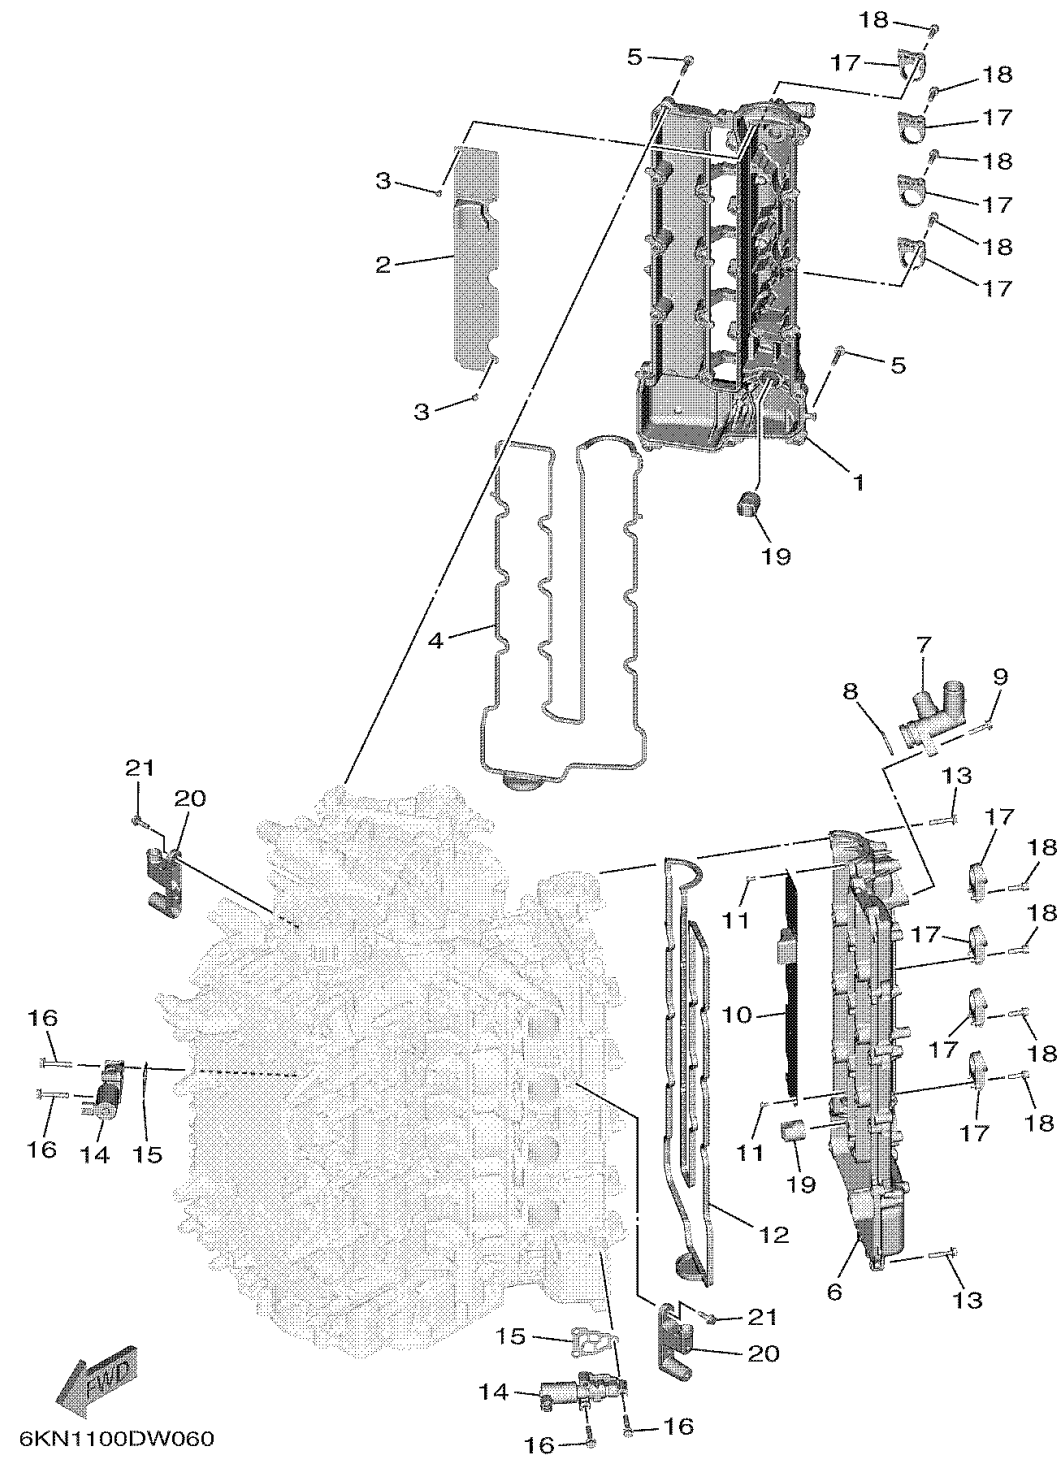

CYLINDER CRANKCASE 3

Ref No.	Part Number	Description	Qty	Remarks
1	6GR-11191-00-9S	COVER, CYLINDER HEAD 1	1	
2	6GR-11135-00-00	PLATE, BREATHER 3	1	
3	97607-04208-00	SCREW, WITH WASHER	8	
4	6GR-11193-00-00	.GASKET, HEAD COVER 1	1	
5	95D95-06030-00	BOLT, FLANGE DEEP RECESS	22	
6	6GR-11192-00-9S	COVER, CYLINDER HEAD 2	1	
7	6GR-11372-00-00	NIPPLE, HOSE	1	
8	93210-28646-00	.O-RING	1	
9	95D95-06025-00	BOLT, FLANGE DEEP RECESS	1	
10	6GR-11136-00-00	PLATE, BREATHER 4	1	
11	97607-04208-00	SCREW, WITH WASHER	8	
12	6GR-11194-00-00	.GASKET, HEAD COVER 2	1	
13	95D95-06030-00	BOLT, FLANGE DEEP RECESS	22	
14	6GR-86120-00-00	SOLENOID VALVE ASSY	2	
15	6CB-1242F-00-00	.GASKET, FILTER	2	
16	90105-06035-00	BOLT, FLANGE	6	
17	6GR-82316-00-00	BRACKET, IGNITION COIL	8	
18	90110-06038-00	BOLT, HEXAGON SOCKET HEAD	16	
19	6GR-11927-00-00	LIFTER	2	
20	6GR-42743-00-00	BRACKET	2	

CONTINUED ON NEXT FRAME >

CYLINDER CRANKCASE 3

Ref No.	Part Number	Description	Qty	Remarks
21	95D95-06020-00	BOLT, FLANGE DEEP RECESS	4	