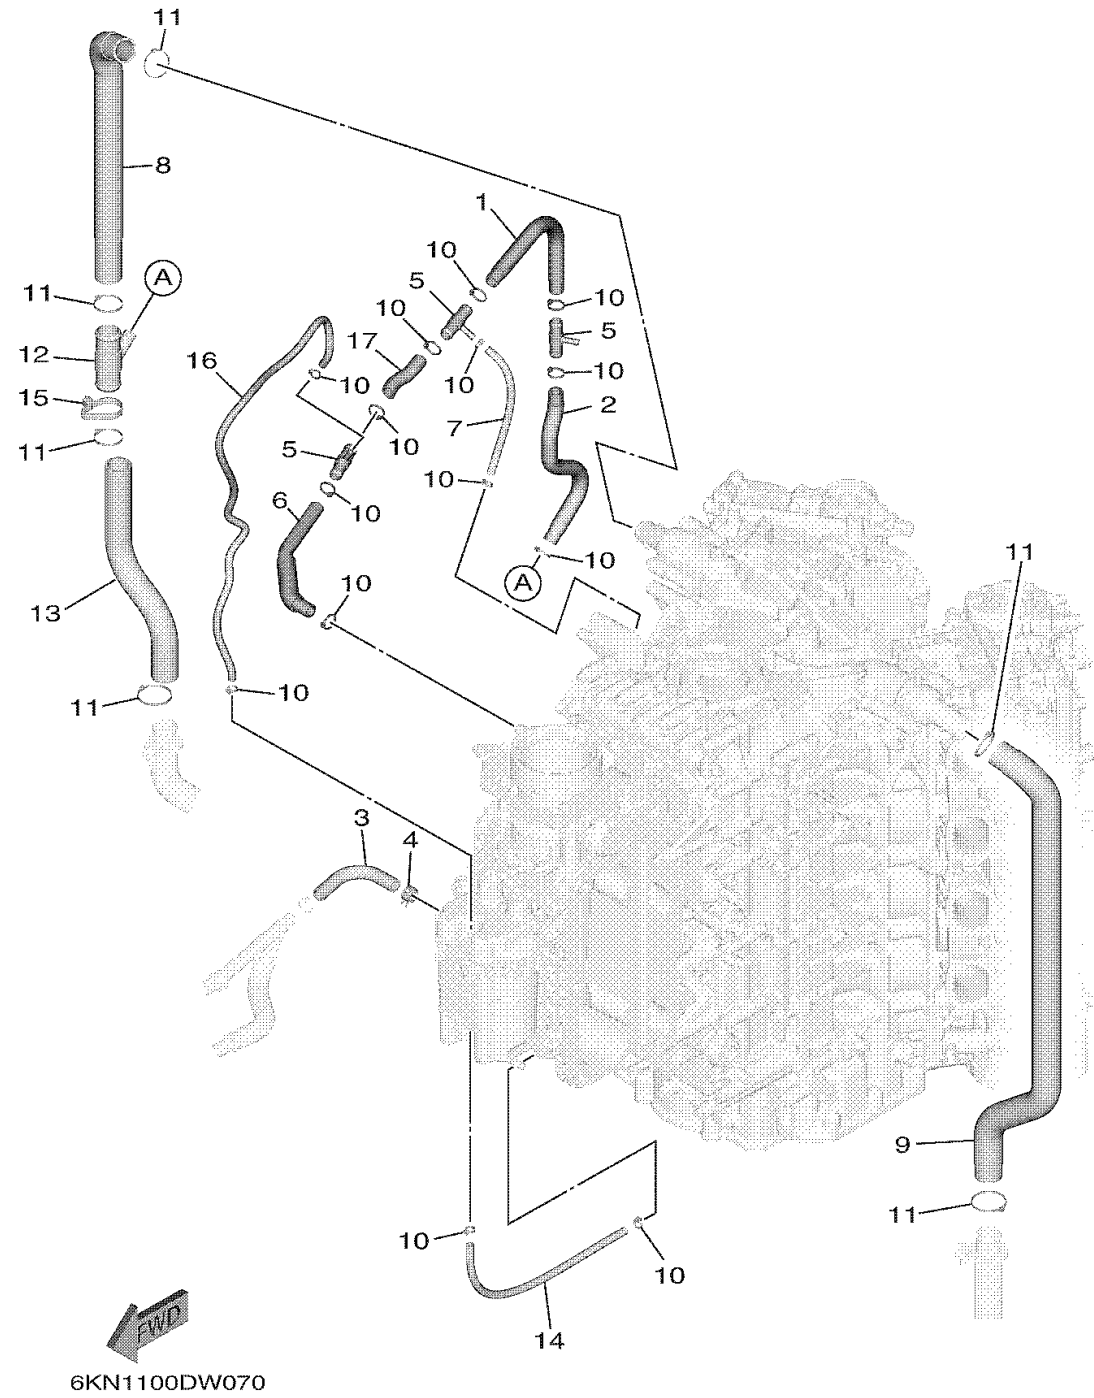

CYLINDER CRANKCASE 4

Ref No.	Part Number	Description	Qty	Remarks
1	6KN-12576-00-00	HOSE 1	1	
2	6KN-12579-00-00	HOSE 4	1	
3	6GR-42541-00-00	PIPE 1	1	
4	90467-150A5-00	CLIP	1	
5	6GR-24376-00-00	PIPE, JOINT 1	3	
6	6KN-12551-00-00	HOSE 7	1	
7	90445-09M00-00	HOSE (L180)	1	
8	6GR-1243A-00-00	HOSE 1	1	
9	6GR-1243E-00-00	HOSE 2	1	
10	90465-11M10-00	CLAMP	14	
11	90465-11M59-00	CLAMP	6	
12	6GR-12594-00-00	JOINT, HOSE 4	1	
13	6GR-1244H-00-00	HOSE 5	1	
14	90445-09304-00	HOSE (L310)	1	
15	90465-13M24-00	CLAMP	1	
16	6KN-12588-00-00	HOSE 5	1	
17	6KN-12589-00-00	HOSE 6	1	