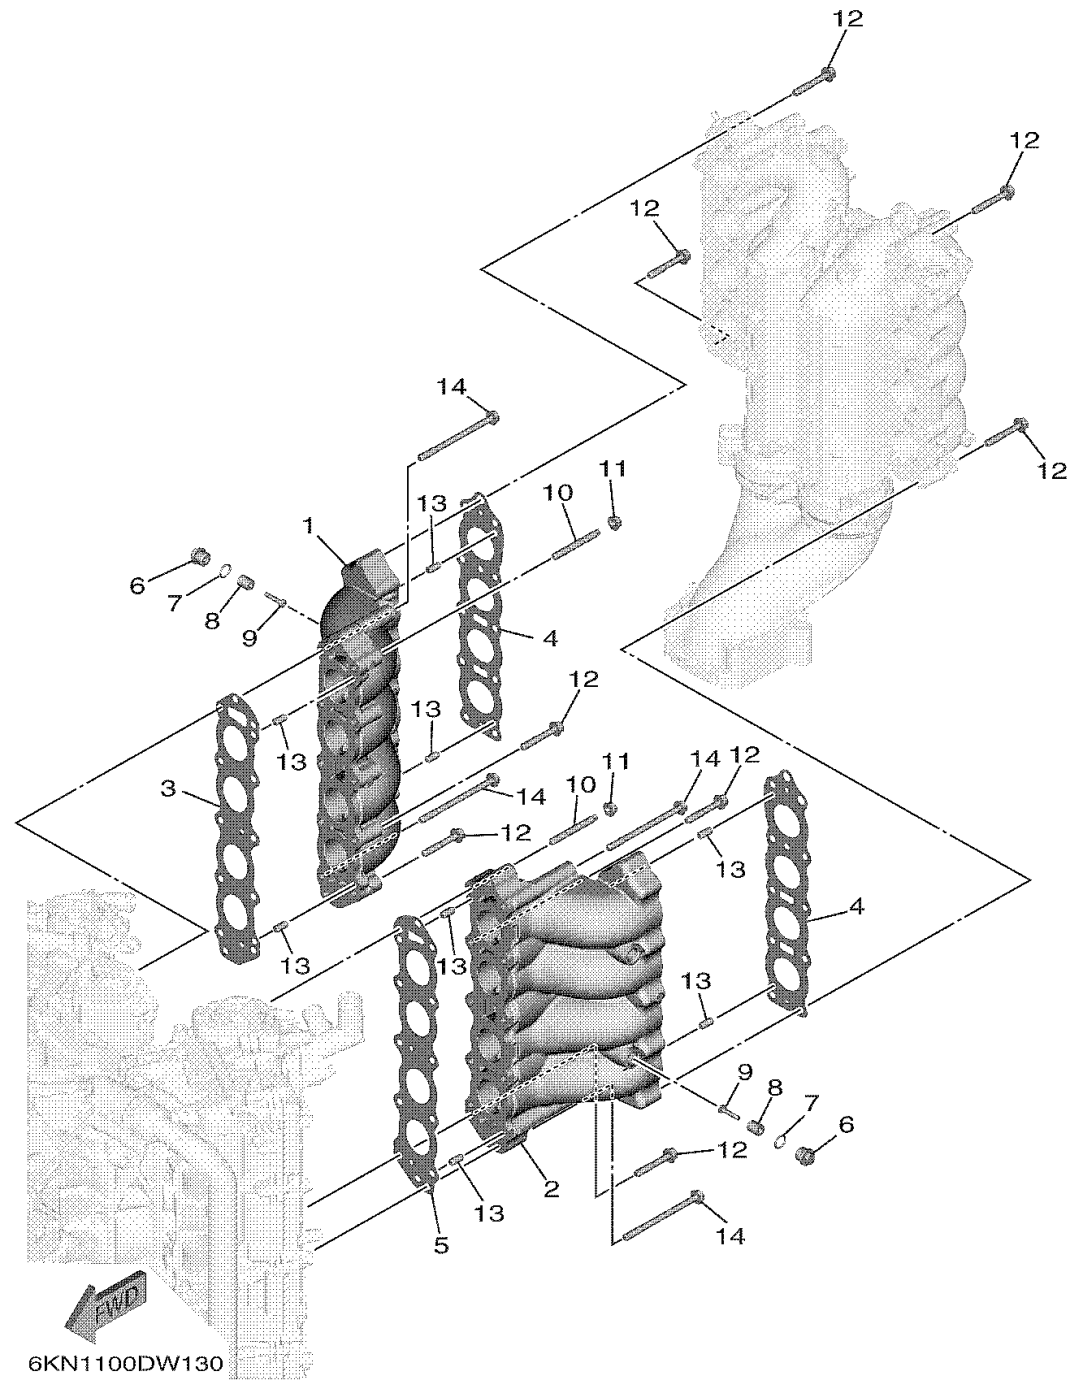

# EXHAUST 1

Ref No.	Part Number	Description	Qty	Remarks
1	6KN-14615-00-9S	JOINT, EXHAUST 1	1	
2	6KN-14625-00-9S	JOINT, EXHAUST 2	1	
3	6KN-14613-00-00	GASKET, EXHAUST PIPE	1	
4	6KN-14623-00-00	GASKET, EXHAUST PIPE	2	
5	6KN-14643-00-00	GASKET 3	1	
6	6G8-11197-B0-00	PLUG, BLIND	4	
7	93210-13M63-00	.O-RING	4	
8	6G8-11325-00-00	ANODE	4	
9	98980-05025-00	SCREW, BIND	4	
10	90116-08037-00	BOLT, STUD	4	
11	90179-08M34-00	NUT	4	
12	90105-08175-00	BOLT, FLANGE	22	
13	93608-16M16-00	PIN, DOWEL	8	
14	90105-08279-00	BOLT, FLANGE	10	