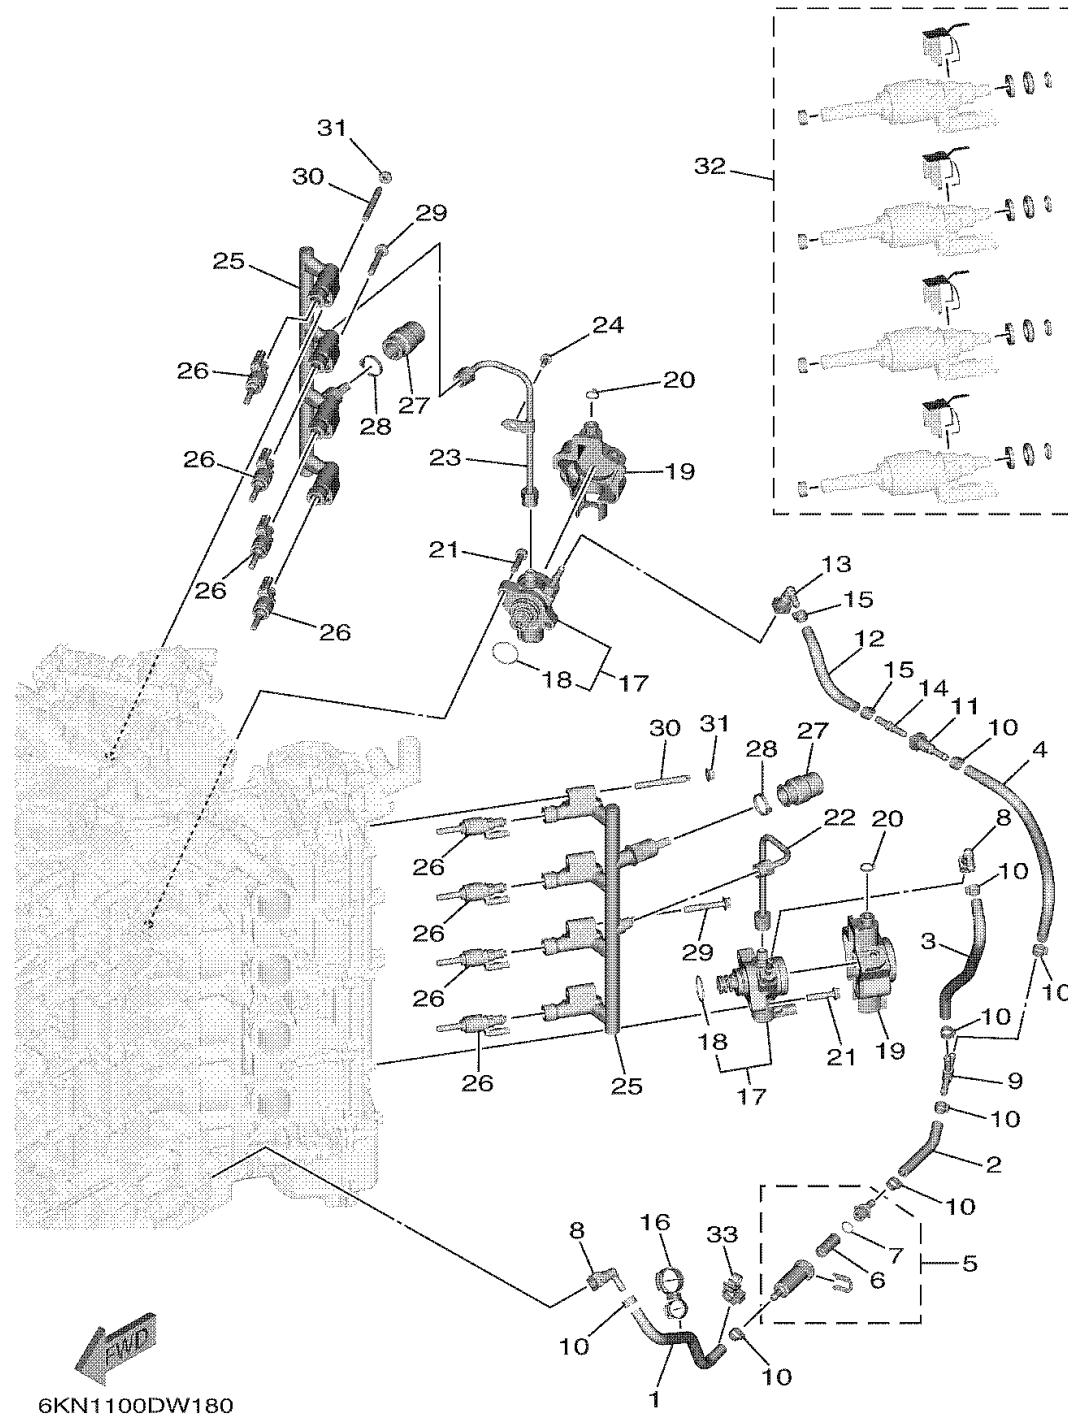

FUEL 3

Ref No.	Part Number	Description	Qty	Remarks
1	6GR-243A1-00-00	PIPE 15	1	
2	6GR-243A2-00-00	PIPE 16	1	
3	6GR-243A3-00-00	PIPE 17	1	
4	6KN-243A1-00-00	PIPE 15	1	
5	6GR-24251-00-00	STRAINER 1	1	
6	6GR-24501-00-00	..FILTER, FUEL	1	
7	6GR-13016-00-00	..O-RING	1	
8	6AW-24300-01-00	FUEL PIPE JOINT	2	
9	6CB-24461-00-00	PIPE, JOINT	1	
10	90467-141A1-00	CLIP	8	
11	6AW-24300-11-00	FUEL PIPE JOINT	1	
12	6KN-243A2-00-00	PIPE 16	1	
13	6AW-24300-01-00	FUEL PIPE JOINT	1	
14	6KN-24461-00-00	PIPE, JOINT	1	
15	90467-141A1-00	CLIP	2	
16	90464-29223-00	CLAMP	1	
17	6GR-13910-00-00	FUEL PUMP ASSY	2	
18	6GR-12439-00-00	..O-RING	1	
19	6GR-24595-01-00	PROTECTOR	2	
20	90465-11M10-00	CLAMP	2	

CONTINUED ON NEXT FRAME >

FUEL 3

Ref No.	Part Number	Description	Qty	Remarks
21	97E95-08535-00	BOLT, HEXAGON W/W DEEP RECESS	4	
22	6GR-14295-00-00	PIPE, FUEL	1	
23	6GR-14296-00-00	PIPE, FUEL 2	1	
24	95D95-06014-00	BOLT, FLANGE DEEP RECESS	1	
25	6GR-13160-09-00	DELIVERY PIPE ASSY 1	2	
26	6GR-13761-00-00	INJECTOR	8	
27	6GR-24599-01-00	CAP	2	
28	90465-13M97-00	CLAMP	2	
29	90105-08175-00	BOLT, FLANGE	4	
30	90116-08037-00	BOLT, STUD	4	
31	90179-08M34-00	NUT	4	
32	6GR-W0005-00-00	O-RING SET	2	
33	90464-16015-00	CLAMP	1	