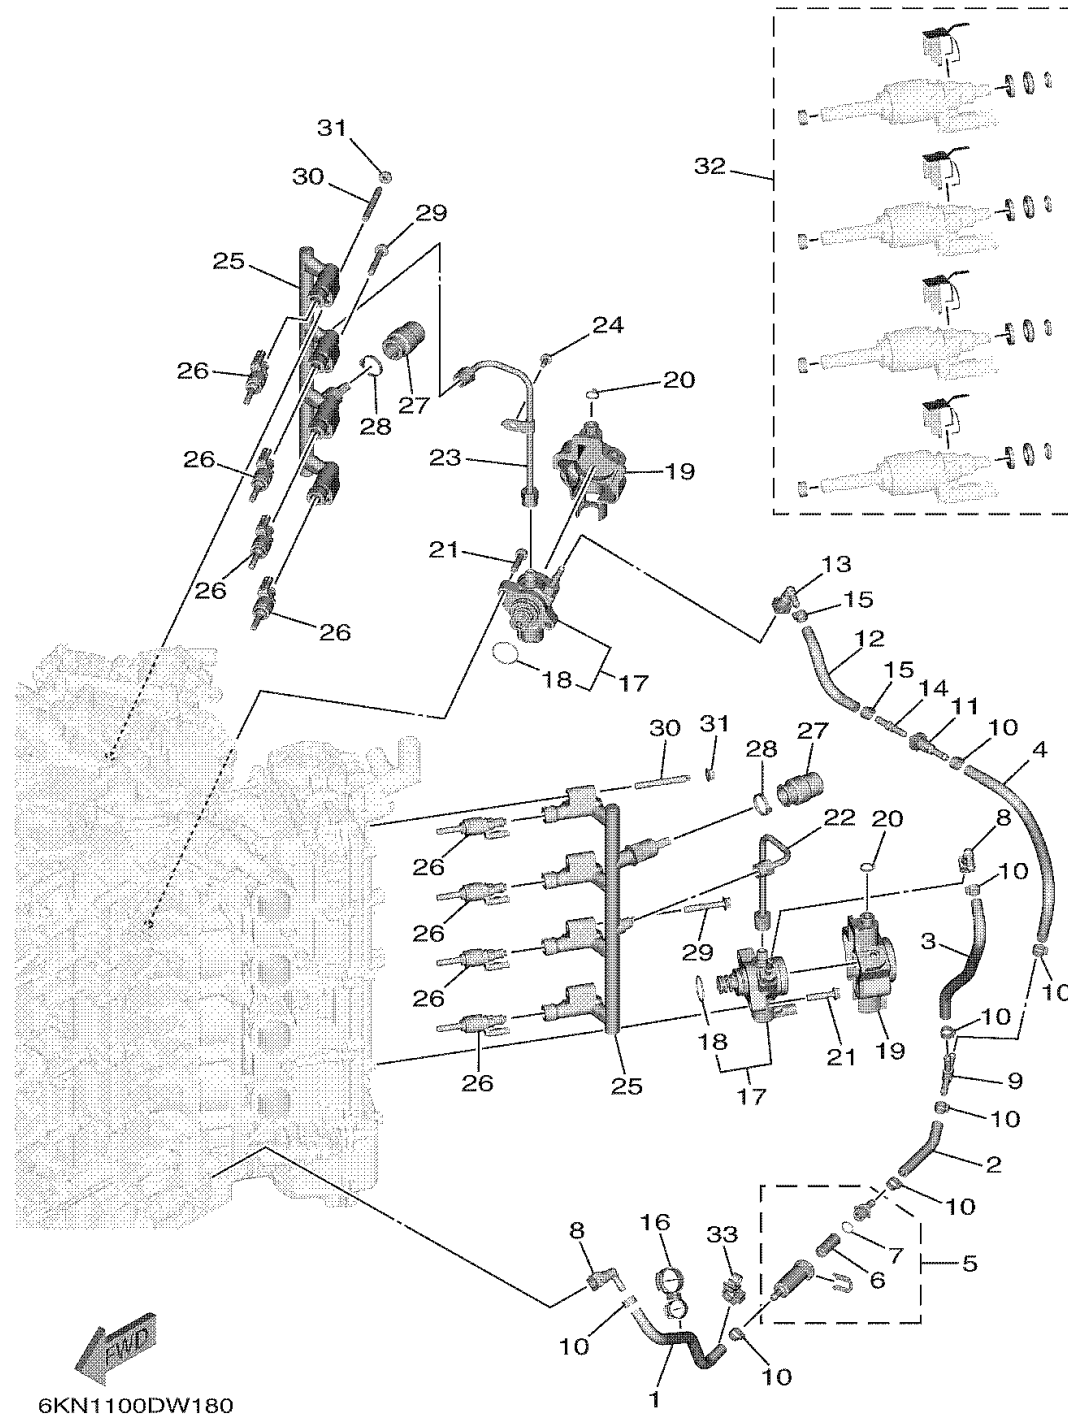

FUEL 3

Ref No.	Part Number	Description	Qty	Remarks
1	6GR-243A1-00-00	PIPE 15	1	
2	6GR-243A2-00-00	PIPE 16	1	
3	6GR-243A3-00-00	PIPE 17	1	
4	6KN-243A1-00-00	PIPE 15	1	
5	6GR-24251-00-00	STRAINER 1	1	
6	6GR-24501-00-00	..FILTER, FUEL	1	
7	6GR-13016-00-00	..O-RING	1	
8	6AW-24300-01-00	FUEL PIPE JOINT	2	
9	6CB-24461-00-00	PIPE, JOINT	1	
10	90467-141A1-00	CLIP	8	
11	6AW-24300-11-00	FUEL PIPE JOINT	1	
12	6KN-243A2-00-00	PIPE 16	1	
13	6AW-24300-01-00	FUEL PIPE JOINT	1	
14	6KN-24461-00-00	PIPE, JOINT	1	
15	90467-141A1-00	CLIP	2	
16	90464-29223-00	CLAMP	1	
17	6GR-13910-00-00	FUEL PUMP ASSY	2	
18	6GR-12439-00-00	..O-RING	1	
19	6GR-24595-01-00	PROTECTOR	2	
20	90465-11M10-00	CLAMP	2	

CONTINUED ON NEXT FRAME >

FUEL 3

Ref No.	Part Number	Description	Qty	Remarks
21	97E95-08535-00	BOLT, HEXAGON W/W DEEP RECESS	4	
22	6GR-14295-00-00	PIPE, FUEL	1	
23	6GR-14296-00-00	PIPE, FUEL 2	1	
24	95D95-06014-00	BOLT, FLANGE DEEP RECESS	1	
25	6GR-13160-09-00	DELIVERY PIPE ASSY 1	2	
26	6GR-13761-00-00	INJECTOR	8	
27	6GR-24599-01-00	CAP	2	
28	90465-13M97-00	CLAMP	2	
29	90105-08175-00	BOLT, FLANGE	4	
30	90116-08037-00	BOLT, STUD	4	
31	90179-08M34-00	NUT	4	
32	6GR-W0005-00-00	O-RING SET	2	
33	90464-16015-00	CLAMP	1	