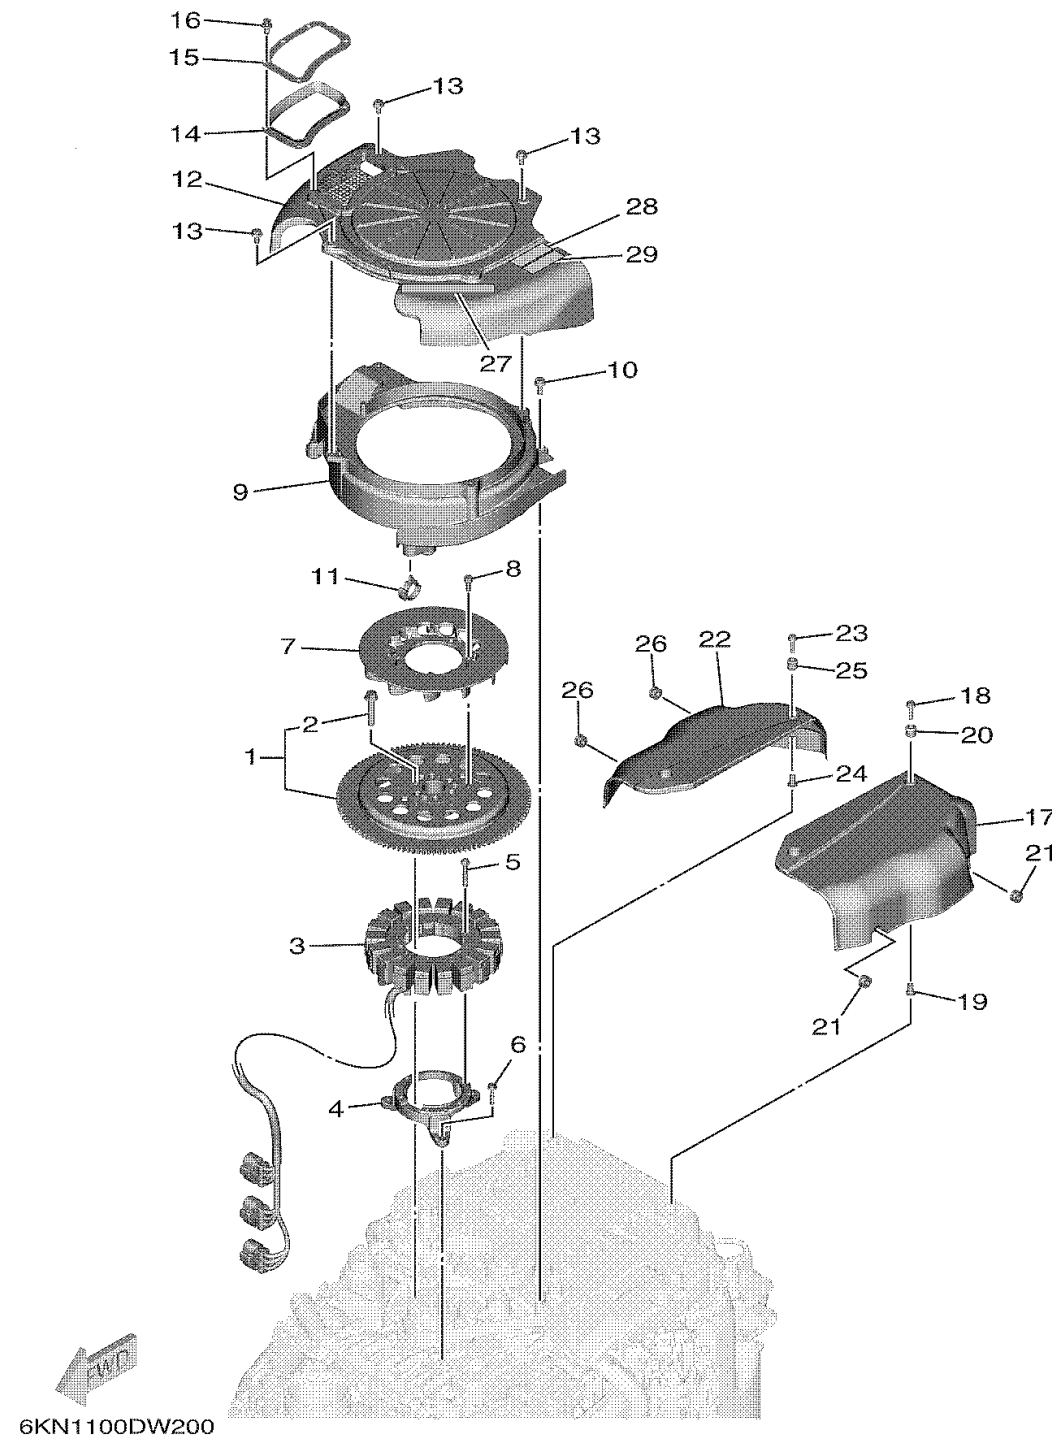

# GENERATOR

Ref No.	Part Number	Description	Qty	Remarks
1	6KN-W8145-00-00	ROTOR ASSY WITH BOLTS	1	
2	6EK-W9010-00-00	..BOLT SET	1	
3	6GR-81410-00-00	STATOR ASSY	1	
4	6GR-85561-01-00	BASE, MAGNETO	1	
5	95022-06035-00	BOLT, FLANGE	6	
6	95D95-06030-00	BOLT, FLANGE DEEP RECESS	3	
7	6GR-85586-01-00	FAN	1	
8	97E95-06516-00	BOLT, HEXAGON W/W DEEP RECESS	4	
9	6GR-12651-00-00	AIR SHROUD, CYLINDER 1	1	
10	95D95-06016-00	BOLT, FLANGE DEEP RECESS	3	
11	90464-12183-00	CLAMP	1	
12	6GR-12653-01-00	AIR SHROUD, CYLINDER 3	1	
13	95D95-06012-00	BOLT, FLANGE DEEP RECESS	5	
14	6GR-12659-00-00	DAMPER, AIR SHROUD 2	1	
15	6KN-12535-00-00	PLATE	1	
16	90269-05005-00	RIVET	5	
17	6GR-81942-01-00	COVER	1	
18	95D95-06025-00	BOLT, FLANGE DEEP RECESS	2	
19	90387-06119-00	COLLAR	2	
20	6A0-82317-01-00	DAMPER, IGNITION COIL	2	

# GENERATOR

Ref No.	Part Number	Description	Qty	Remarks
21	90480-12314-00	GROMMET	2	
22	6GR-81639-01-00	COVER	1	
23	95D95-06025-00	BOLT, FLANGE DEEP RECESS	2	
24	90387-06119-00	COLLAR	2	
25	6A0-82317-01-00	DAMPER, IGNITION COIL	2	
26	90480-12314-00	GROMMET	2	
27	6GR-13437-61-00	MARK, CAUTION	1	
28	6EE-81994-41-00	LABEL, SAFETY	1	
29	6EE-81994-51-00	LABEL, SAFETY	1	