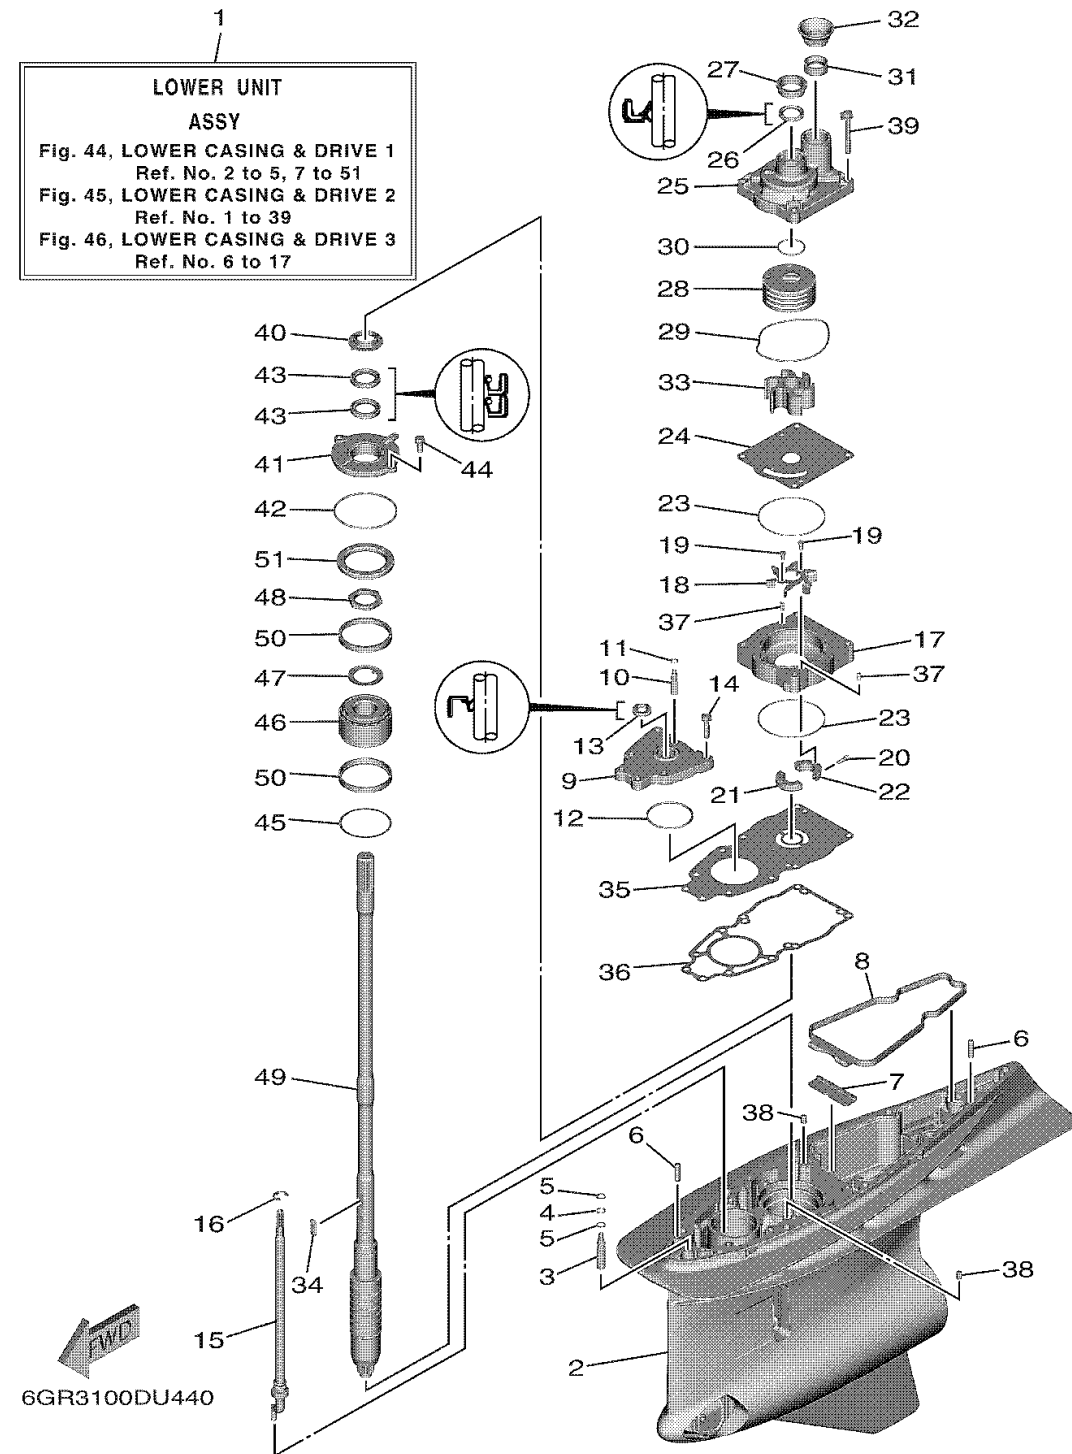

CONTINUED ON NEXT FRAME >

REGULAR ROTATION

LOWER CASING DRIVE 1

Ref No.	Part Number	Description	Qty	Remarks
19	97095-05010-00	BOLT	2	
20	91380-05016-00	BOLT	2	
21	6GR-44381-00-00	SPACER 1	1	
22	6GR-44382-00-00	SPACER 2	1	
23	93210-97690-00	.O-RING	2	
24	6GR-44323-00-00	.OUTER PLATE, CARTRIDGE	1	
25	6GR-44311-00-00	HOUSING, WATER PUMP	1	
26	93109-26001-00	.OIL SEAL	1	
27	6GR-44312-00-00	COVER, WATER PUMP HOUSING	1	
28	6GR-44322-00-00	.INSERT, CARTRIDGE	1	
29	93211-08001-00	.O-RING	1	
30	93210-37160-00	.O-RING	1	
31	6GR-44365-01-00	.DAMPER, WATER SEAL 1	1	
32	6GR-44379-00-00	GUIDE, WATER TUBE	1	
33	6GR-44352-00-00	.IMPELLER	1	
34	6AW-44336-00-00	.KEY	1	
35	6GR-44328-00-00	PLATE	1	
36	6GR-44315-00-00	.GASKET, WATER PUMP	1	
37	93606-12019-00	PIN, DOWEL	2	
38	93608-12M05-00	PIN, DOWEL	2	

CONTINUED ON NEXT FRAME >

REGULAR ROTATION

LOWER CASING DRIVE 1

Ref No.	Part Number	Description	Qty	Remarks
39	90119-08196-00	.BOLT, WITH WASHER	4	
40	6GR-45344-00-00	COVER, OIL SEAL	1	
41	6GR-45335-00-00	HOUSING, OIL SEAL	1	
42	93210-89535-00	.O-RING	1	
43	93101-30037-00	.OIL SEAL	2	
44	97E95-08520-00	BOLT, HEXAGON W/W DEEP RECESS	2	
45	688-45567-60-00	SHIM (T:0.50MM)	1	UR
45	688-45567-50-00	SHIM (T:0.40MM)	1	UR
45	688-45567-40-00	SHIM (T:0.30MM)	1	UR
45	688-45567-30-00	SHIM (T:0.18MM)	1	UR
45	688-45567-20-00	SHIM (T:0.15MM)	1	UR
45	688-45567-10-00	SHIM (T:0.12MM)	1	UR
45	688-45567-01-00	SHIM (T:0.10MM)	1	UR
46	93399-99967-00	BEARING	1	
47	90214-35M07-00	WASHER, CLAW	1	
48	90170-35M34-00	NUT	1	
49	6GR-45501-00-00	DRIVE SHAFT COMP.	1	X(25.2")
50	6GR-45539-00-00	SPACER 2	2	
51	6GR-45244-00-00	NUT	1	