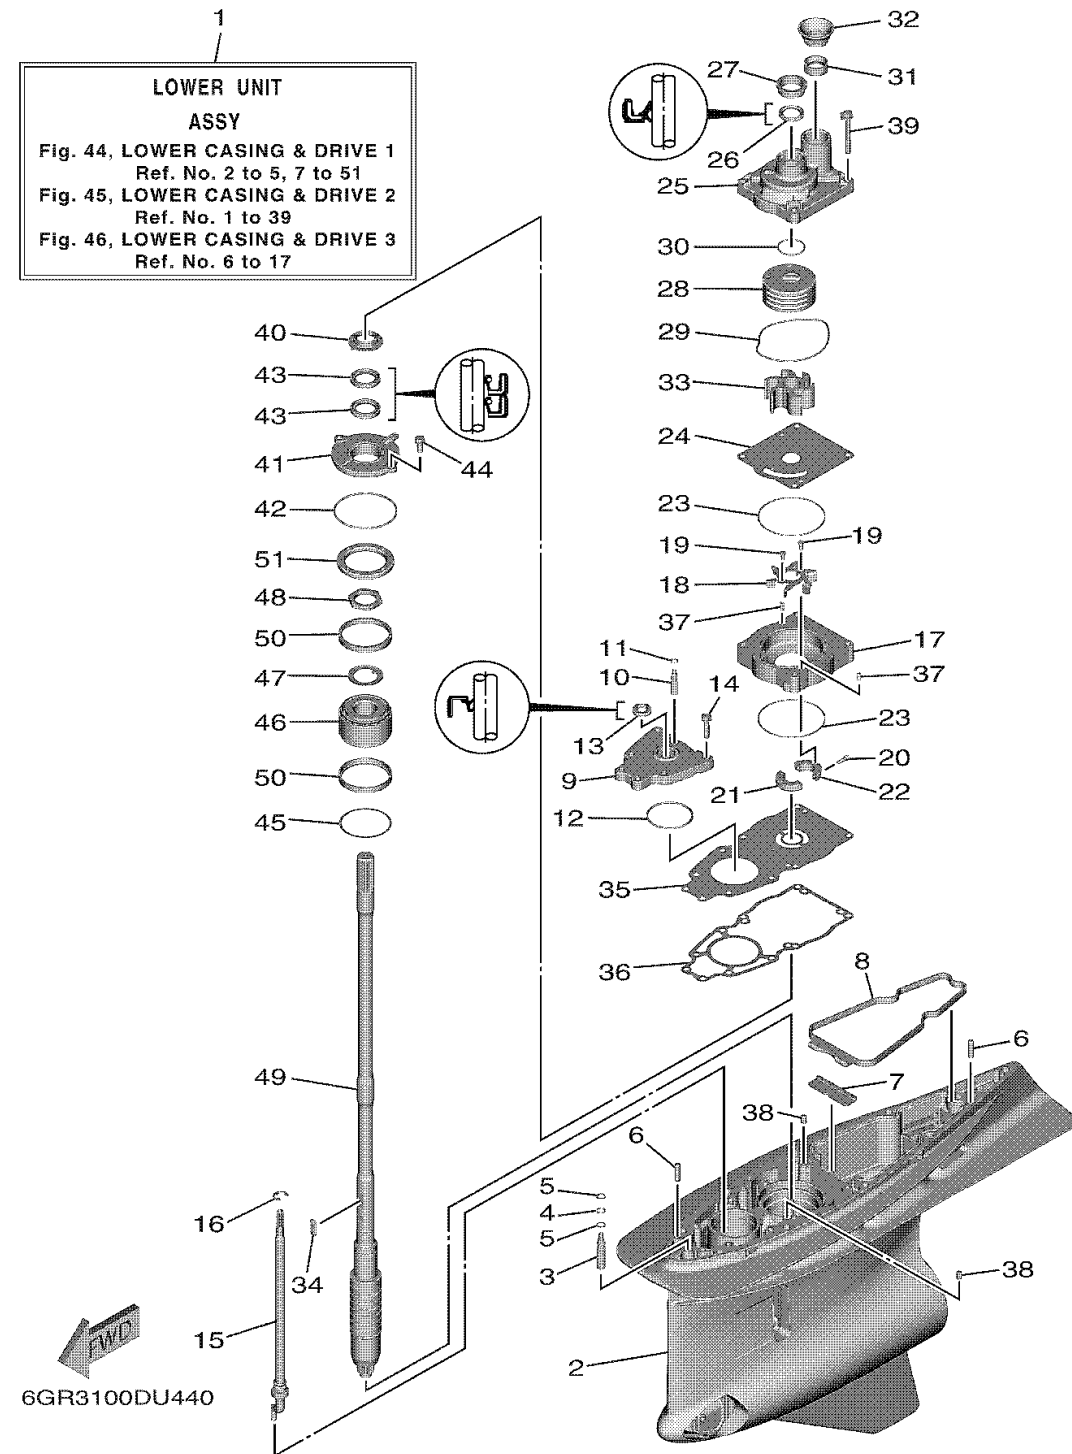

REGULAR ROTATION

LOWER CASING DRIVE 1

Ref No.	Part Number	Description	Qty	Remarks
1	6GR-45300-06-8D	LOWER UNIT ASSY	1	GRAY, X(25.2")
1	6GR-45300-06-CE	LOWER UNIT ASSY	0	WHITE, X(25.2")
2	6GR-45311-02-8D	CASING, LOWER	1	GRAY
2	6GR-45311-02-CE	CASING, LOWER	0	WHITE
3	6GR-45308-00-00	VALVE ASSY 1	1	
4	93210-10010-00	.O-RING	1	
5	6GR-43873-00-00	RING, BACK UP	2	
6	99480-08030-00	PIN	2	
7	6GR-45376-00-00	GUIDE, SEAL DAMPER	1	
8	6GR-45375-01-00	DAMPER, SEAL	1	
9	6GR-45321-00-00	PLATE	1	
10	6GR-45309-00-00	VALVE ASSY 2	1	
11	93210-07100-00	.O-RING	1	
12	93210-64488-00	.O-RING	1	
13	93106-14001-00	.OIL SEAL	1	
14	97E95-08535-00	BOLT, HEXAGON W/W DEEP RECESS	6	
15	6GR-44150-01-00	SHIFT CAM ASSY	1	X(25.2")
16	99002-12600-00	CIRCLIP	1	
17	6GR-44341-00-00	HOUSING, WATER PUMP	1	
18	6GR-12451-00-00	IMPELLER, WATER PUMP	1	

CONTINUED ON NEXT FRAME >

REGULAR ROTATION

LOWER CASING DRIVE 1

Ref No.	Part Number	Description	Qty	Remarks
19	97095-05010-00	BOLT	2	
20	91380-05016-00	BOLT	2	
21	6GR-44381-00-00	SPACER 1	1	
22	6GR-44382-00-00	SPACER 2	1	
23	93210-97690-00	.O-RING	2	
24	6GR-44323-00-00	.OUTER PLATE, CARTRIDGE	1	
25	6GR-44311-00-00	HOUSING, WATER PUMP	1	
26	93109-26001-00	.OIL SEAL	1	
27	6GR-44312-00-00	COVER, WATER PUMP HOUSING	1	
28	6GR-44322-00-00	.INSERT, CARTRIDGE	1	
29	93211-08001-00	.O-RING	1	
30	93210-37160-00	.O-RING	1	
31	6GR-44365-01-00	.DAMPER, WATER SEAL 1	1	
32	6GR-44379-00-00	GUIDE, WATER TUBE	1	
33	6GR-44352-00-00	.IMPELLER	1	
34	6AW-44336-00-00	.KEY	1	
35	6GR-44328-00-00	PLATE	1	
36	6GR-44315-00-00	.GASKET, WATER PUMP	1	
37	93606-12019-00	PIN, DOWEL	2	
38	93608-12M05-00	PIN, DOWEL	2	