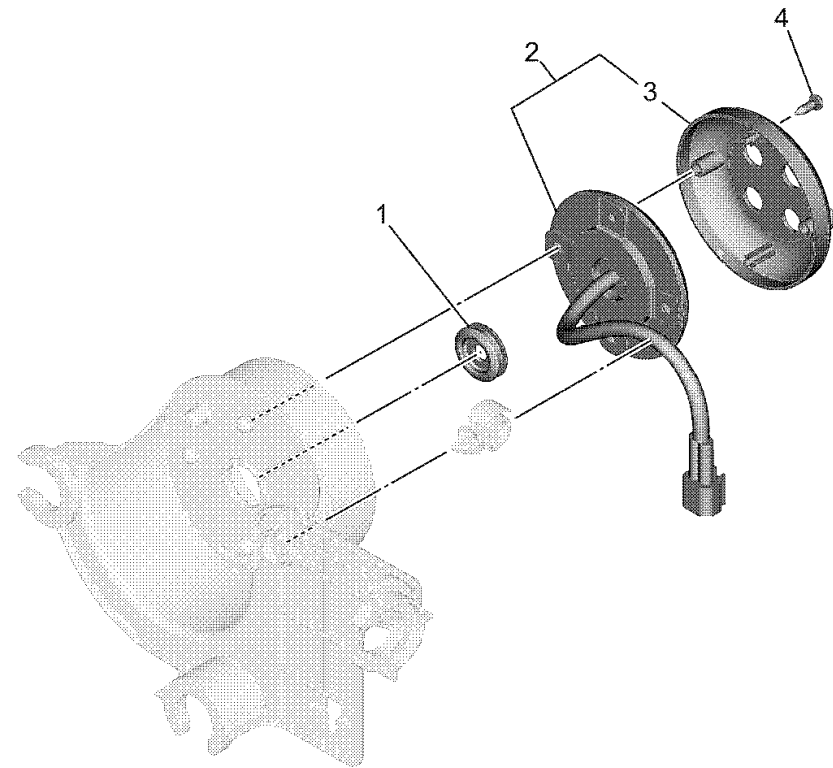

## OPTIONAL PARTS 2

Ref No.	Part Number	Description	Qty	Remarks
1	90480-20006-00	GROMMET	1	
2	6KA-6810C-00-00	LED LIGHT ASSY	1	
3	6KA-84516-10-00	. .COVER, TAILLIGHT	1	
4	97780-40125-00	SCREW, TAPPING	2	

6KN210EDX450