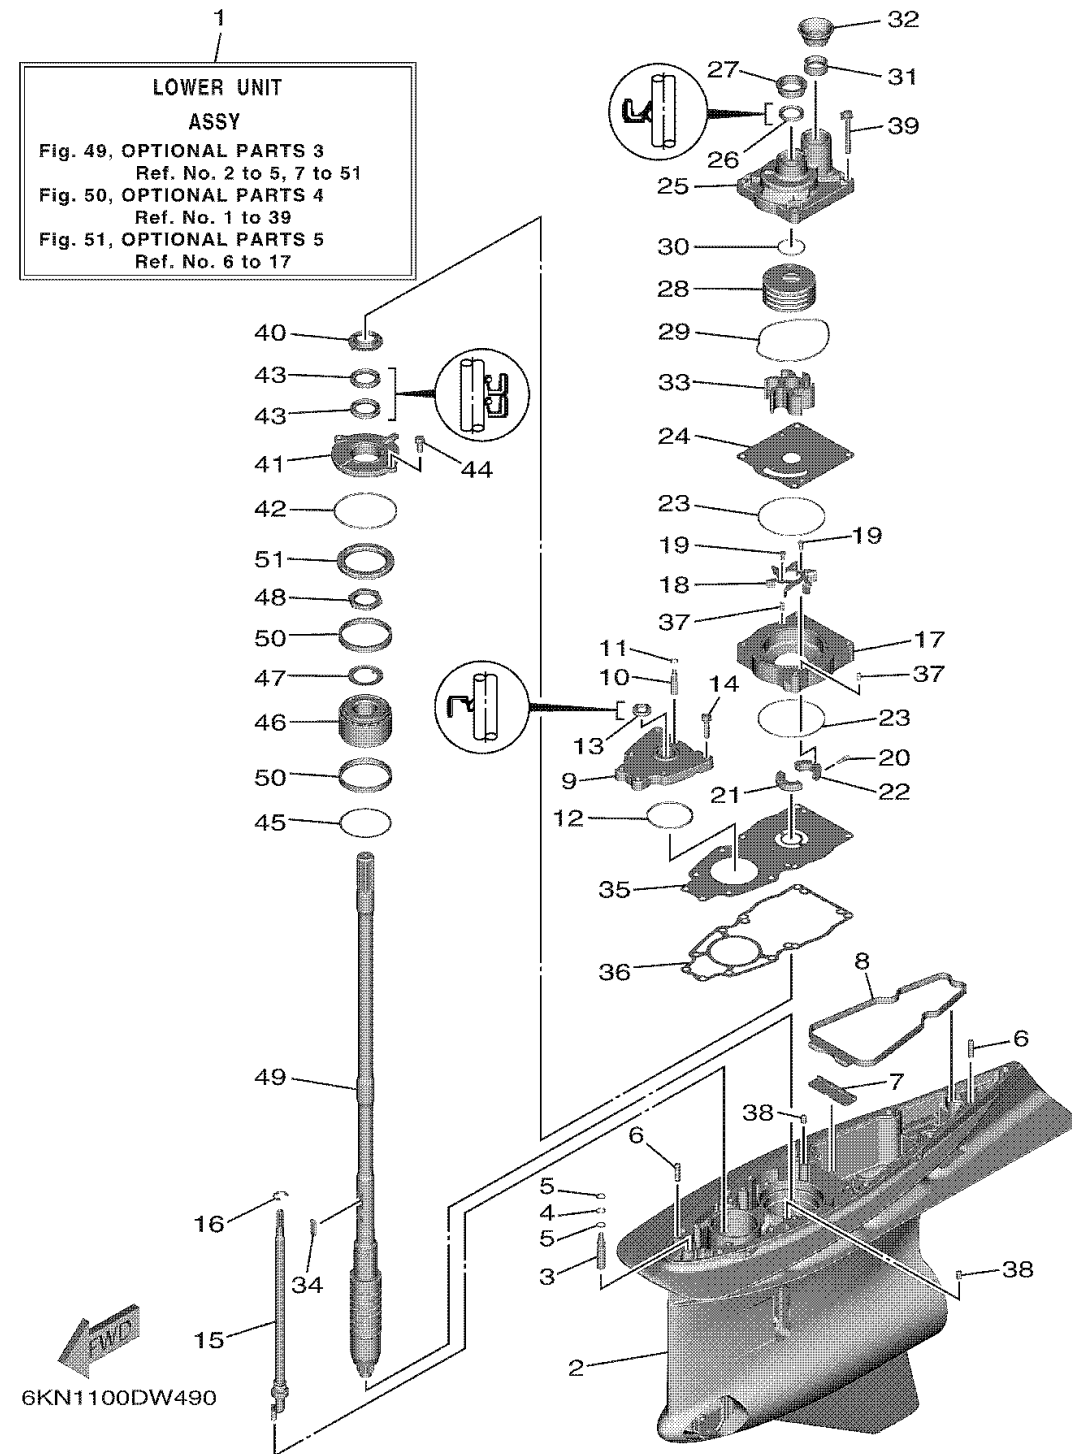

CONTINUED ON NEXT FRAME >

REGULAR ROTATION

OPTIONAL PARTS 3

Ref No.	Part Number	Description	Qty	Remarks
29	93211-08001-00	.O-RING	0	
30	93210-37160-00	.O-RING	0	
31	6GR-44365-01-00	.DAMPER, WATER SEAL 1	0	
32	6GR-44379-00-00	GUIDE, WATER TUBE	0	
33	6GR-44352-00-00	.IMPELLER	0	
34	6AW-44336-00-00	.KEY	0	
35	6GR-44328-00-00	PLATE	0	
36	6GR-44315-00-00	.GASKET, WATER PUMP	0	
37	93606-12019-00	PIN, DOWEL	0	
38	93608-12M05-00	PIN, DOWEL	0	
39	90119-08196-00	.BOLT, WITH WASHER	0	
40	6GR-45344-00-00	COVER, OIL SEAL	0	
41	6GR-45335-00-00	HOUSING, OIL SEAL	0	
42	93210-89535-00	.O-RING	0	
43	93101-30037-00	.OIL SEAL	0	
44	97E95-08520-00	BOLT, HEXAGON W/W DEEP RECESS	0	
45	688-45567-01-00	SHIM (T:0.10MM)	0	UR
45	688-45567-10-00	SHIM (T:0.12MM)	0	UR
45	688-45567-20-00	SHIM (T:0.15MM)	0	UR
45	688-45567-30-00	SHIM (T:0.18MM)	0	UR

CONTINUED ON NEXT FRAME >

REGULAR ROTATION

OPTIONAL PARTS 3

Ref No.	Part Number	Description	Qty	Remarks
45	688-45567-40-00	SHIM (T:0.30MM)	0	UR
45	688-45567-50-00	SHIM (T:0.40MM)	0	UR
45	688-45567-60-00	SHIM (T:0.50MM)	0	UR
46	93399-99967-00	BEARING	0	
47	90214-35M07-00	WASHER, CLAW	0	
48	90170-35M34-00	NUT	0	
49	6GR-45501-00-00	DRIVE SHAFT COMP.	0	UR X(25.2")
49	6GR-45501-10-00	DRIVE SHAFT COMP.	0	UR U(30.2")
49	6GR-45501-20-00	DRIVE SHAFT COMP.	0	UR E(35.2")
50	6GR-45539-00-00	SPACER 2	0	
51	6GR-45244-00-00	NUT	0	