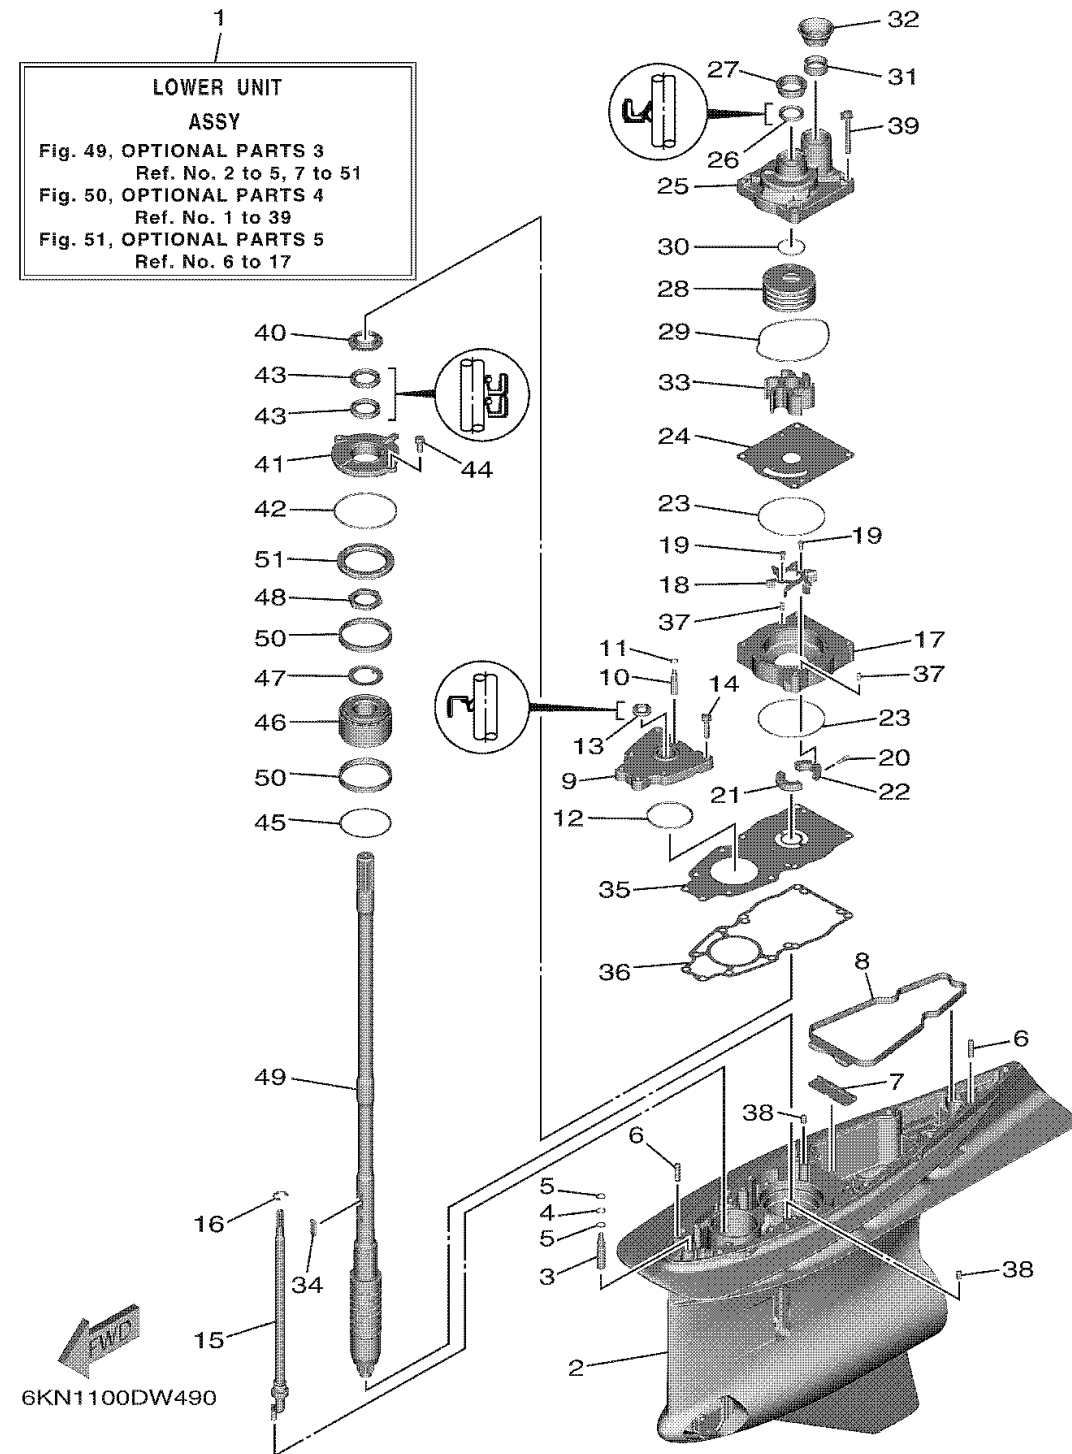

REGULAR ROTATION

OPTIONAL PARTS 3

Ref No.	Part Number	Description	Qty	Remarks
11	93210-07100-00	.O-RING	0	
12	93210-64488-00	.O-RING	0	
13	93106-14001-00	.OIL SEAL	0	
14	97E95-08535-00	BOLT, HEXAGON W/W DEEP RECESS	0	
15	6GR-44150-01-00	SHIFT CAM ASSY	0	UR X(25.2")
15	6GR-44150-11-00	SHIFT CAM ASSY	0	UR U(30.2")
15	6GR-44150-21-00	SHIFT CAM ASSY	0	UR E(35.2")
16	99002-12600-00	CIRCLIP	0	
17	6GR-44341-00-00	HOUSING, WATER PUMP	0	
18	6GR-12451-00-00	IMPELLER, WATER PUMP	0	
19	97095-05010-00	BOLT	0	
20	91380-05016-00	BOLT	0	
21	6GR-44381-00-00	SPACER 1	0	
22	6GR-44382-00-00	SPACER 2	0	
23	93210-97690-00	.O-RING	0	
24	6GR-44323-00-00	.OUTER PLATE, CARTRIDGE	0	
25	6GR-44311-00-00	HOUSING, WATER PUMP	0	
26	93109-26001-00	.OIL SEAL	0	
27	6GR-44312-00-00	COVER, WATER PUMP HOUSING	0	
28	6GR-44322-00-00	.INSERT, CARTRIDGE	0	

CONTINUED ON NEXT FRAME >

REGULAR ROTATION

OPTIONAL PARTS 3

Ref No.	Part Number	Description	Qty	Remarks
29	93211-08001-00	.O-RING	0	
30	93210-37160-00	.O-RING	0	
31	6GR-44365-01-00	.DAMPER, WATER SEAL 1	0	
32	6GR-44379-00-00	GUIDE, WATER TUBE	0	
33	6GR-44352-00-00	.IMPELLER	0	
34	6AW-44336-00-00	.KEY	0	
35	6GR-44328-00-00	PLATE	0	
36	6GR-44315-00-00	.GASKET, WATER PUMP	0	
37	93606-12019-00	PIN, DOWEL	0	
38	93608-12M05-00	PIN, DOWEL	0	
39	90119-08196-00	.BOLT, WITH WASHER	0	
40	6GR-45344-00-00	COVER, OIL SEAL	0	
41	6GR-45335-00-00	HOUSING, OIL SEAL	0	
42	93210-89535-00	.O-RING	0	
43	93101-30037-00	.OIL SEAL	0	
44	97E95-08520-00	BOLT, HEXAGON W/W DEEP RECESS	0	
45	688-45567-01-00	SHIM (T:0.10MM)	0	UR
45	688-45567-10-00	SHIM (T:0.12MM)	0	UR
45	688-45567-20-00	SHIM (T:0.15MM)	0	UR
45	688-45567-30-00	SHIM (T:0.18MM)	0	UR