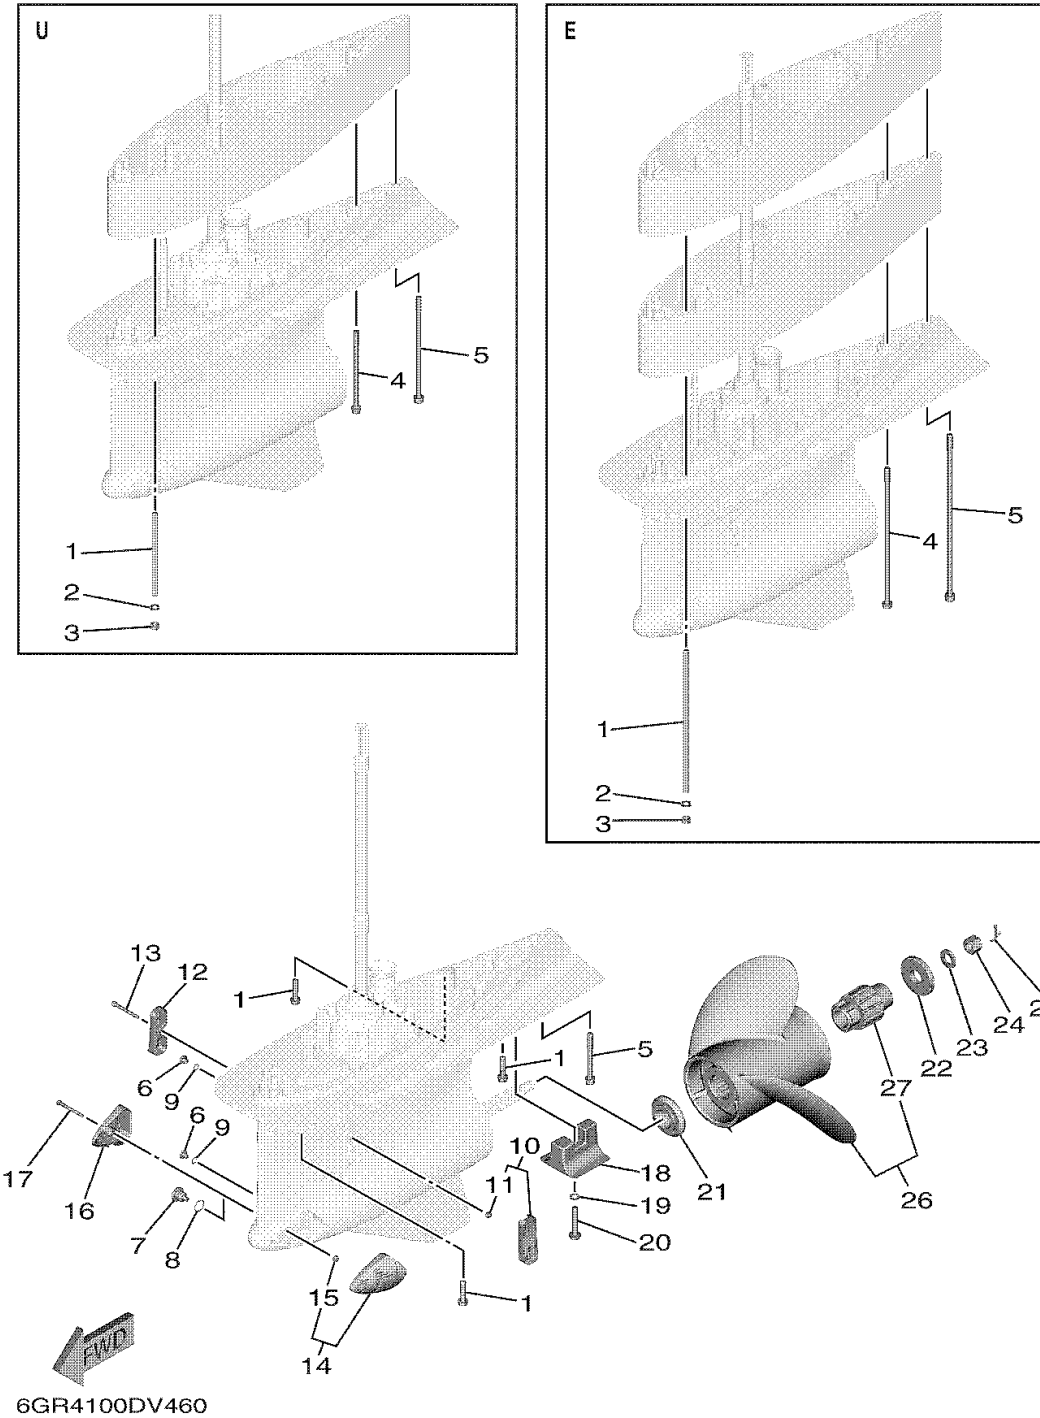

REGULAR ROTATION

OPTIONAL PARTS 5

Ref No.	Part Number	Description	Qty	Remarks
1	90116-10067-00	BOLT, STUD	0	UR U(30.2")
1	90116-10066-00	BOLT, STUD	0	UR E(35.2")
1	90119-10024-00	BOLT, WITH WASHER	0	UR X(25.2")
2	92995-10600-00	WASHER	0	U(30.2"), E(35.2")
3	95380-10600-00	NUT	0	U(30.2"), E(35.2")
4	90119-10060-00	BOLT, WITH WASHER	0	UR E(35.2")
4	90119-10009-00	BOLT, WITH WASHER	0	UR U(30.2")
5	90110-10053-00	BOLT, HEXAGON SOCKET HEAD	0	UR X(25.2")
5	90110-10054-00	BOLT, HEXAGON SOCKET HEAD	0	UR U(30.2")
5	90110-10055-00	BOLT, HEXAGON SOCKET HEAD	0	UR E(35.2")
6	90340-08003-00	PLUG, STRAIGHT SCREW	0	
7	6GR-45341-00-00	PLUG, DRAIN	0	
8	93210-19123-00	O-RING	0	
9	93210-09165-00	O-RING	0	
10	6GR-45214-01-00	COVER, WATER INLET 1	0	
11	90185-06M07-00	. NUT, SELF-LOCKING	0	
12	6GR-45215-01-00	COVER, WATER INLET 2	0	
13	90110-06425-00	BOLT, HEXAGON SOCKET HEAD	0	
14	6KN-45224-00-00	COVER, WATER INLET 3	0	
15	90185-06M07-00	. NUT, SELF-LOCKING	0	