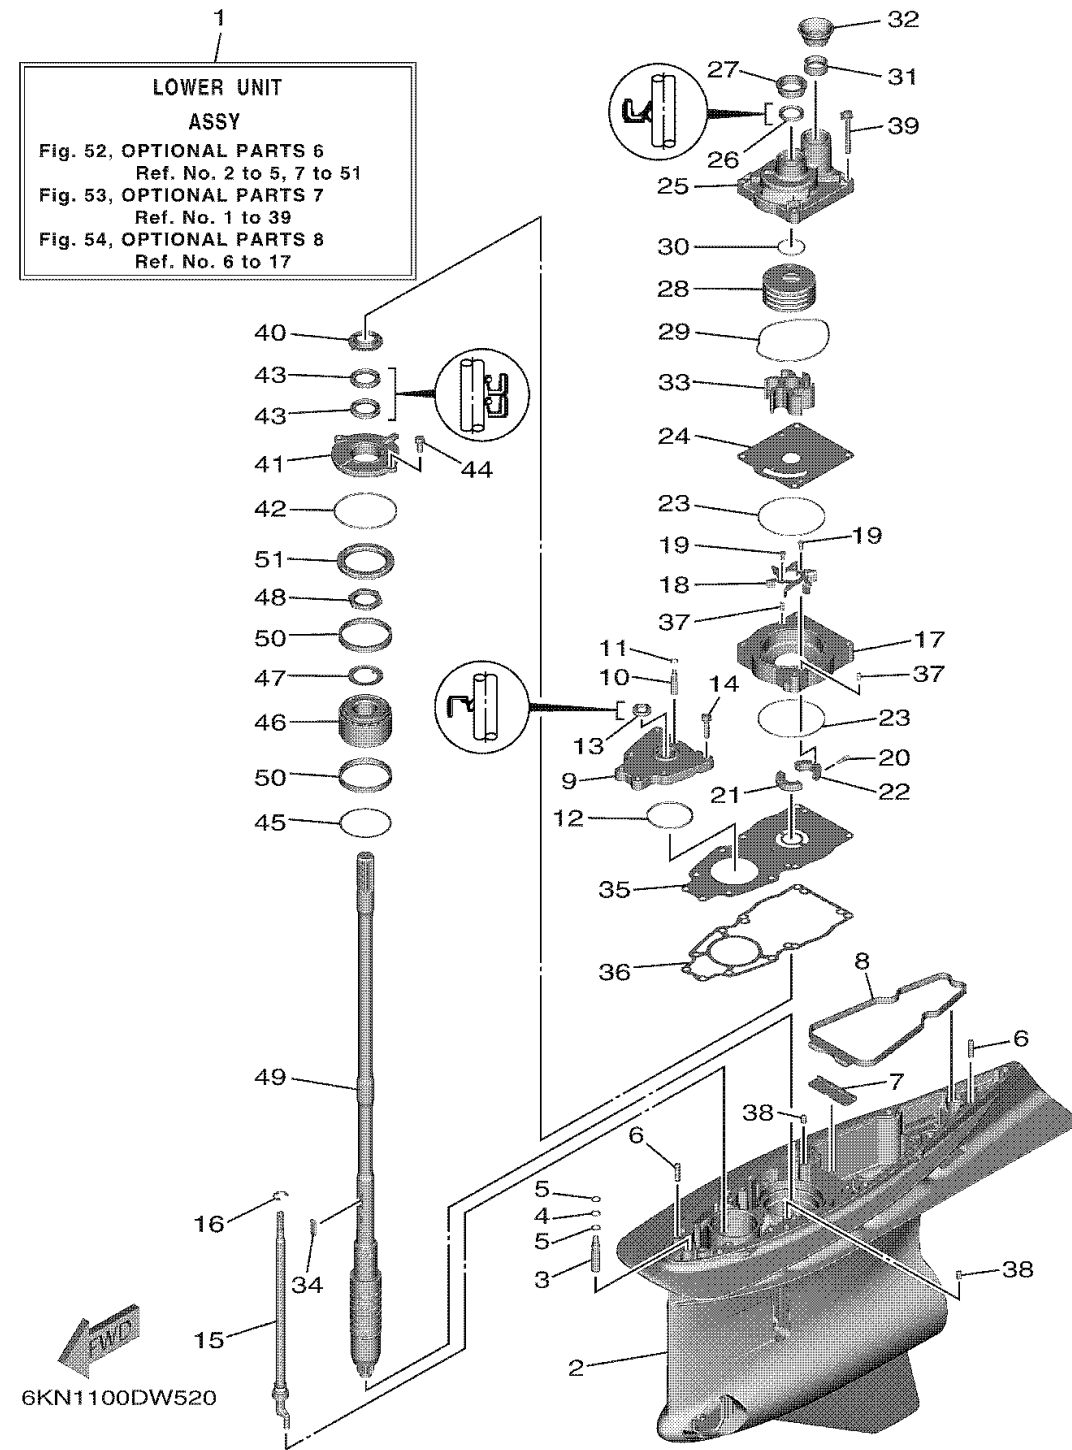

CONTINUED ON NEXT FRAME >

COUNTER ROTATION

OPTIONAL PARTS 6

Ref No.	Part Number	Description	Qty	Remarks
29	93211-08001-00	.O-RING	0	
30	93210-37160-00	.O-RING	0	
31	6GR-44365-01-00	.DAMPER, WATER SEAL 1	0	
32	6GR-44379-00-00	GUIDE, WATER TUBE	0	
33	6GR-44352-00-00	.IMPELLER	0	
34	6AW-44336-00-00	.KEY	0	
35	6GR-44328-00-00	PLATE	0	
36	6GR-44315-00-00	.GASKET, WATER PUMP	0	
37	93606-12019-00	PIN, DOWEL	0	
38	93608-12M05-00	PIN, DOWEL	0	
39	90119-08196-00	.BOLT, WITH WASHER	0	
40	6GR-45344-00-00	COVER, OIL SEAL	0	
41	6GR-45335-00-00	HOUSING, OIL SEAL	0	
42	93210-89535-00	.O-RING	0	
43	93101-30037-00	.OIL SEAL	0	
44	97E95-08520-00	BOLT, HEXAGON W/W DEEP RECESS	0	
45	688-45567-01-00	SHIM (T:0.10MM)	0	UR
45	688-45567-10-00	SHIM (T:0.12MM)	0	UR
45	688-45567-20-00	SHIM (T:0.15MM)	0	UR
45	688-45567-30-00	SHIM (T:0.18MM)	0	UR

CONTINUED ON NEXT FRAME >

COUNTER ROTATION

OPTIONAL PARTS 6

Ref No.	Part Number	Description	Qty	Remarks
45	688-45567-40-00	SHIM (T:0.30MM)	0	UR
45	688-45567-50-00	SHIM (T:0.40MM)	0	UR
45	688-45567-60-00	SHIM (T:0.50MM)	0	UR
46	93399-99967-00	BEARING	0	
47	90214-35M07-00	WASHER, CLAW	0	
48	90170-35M34-00	NUT	0	
49	6GR-45501-00-00	DRIVE SHAFT COMP.	0	UR X(25.2")
49	6GR-45501-10-00	DRIVE SHAFT COMP.	0	UR U(30.2")
49	6GR-45501-20-00	DRIVE SHAFT COMP.	0	UR E(35.2")
50	6GR-45539-00-00	SPACER 2	0	
51	6GR-45244-00-00	NUT	0	