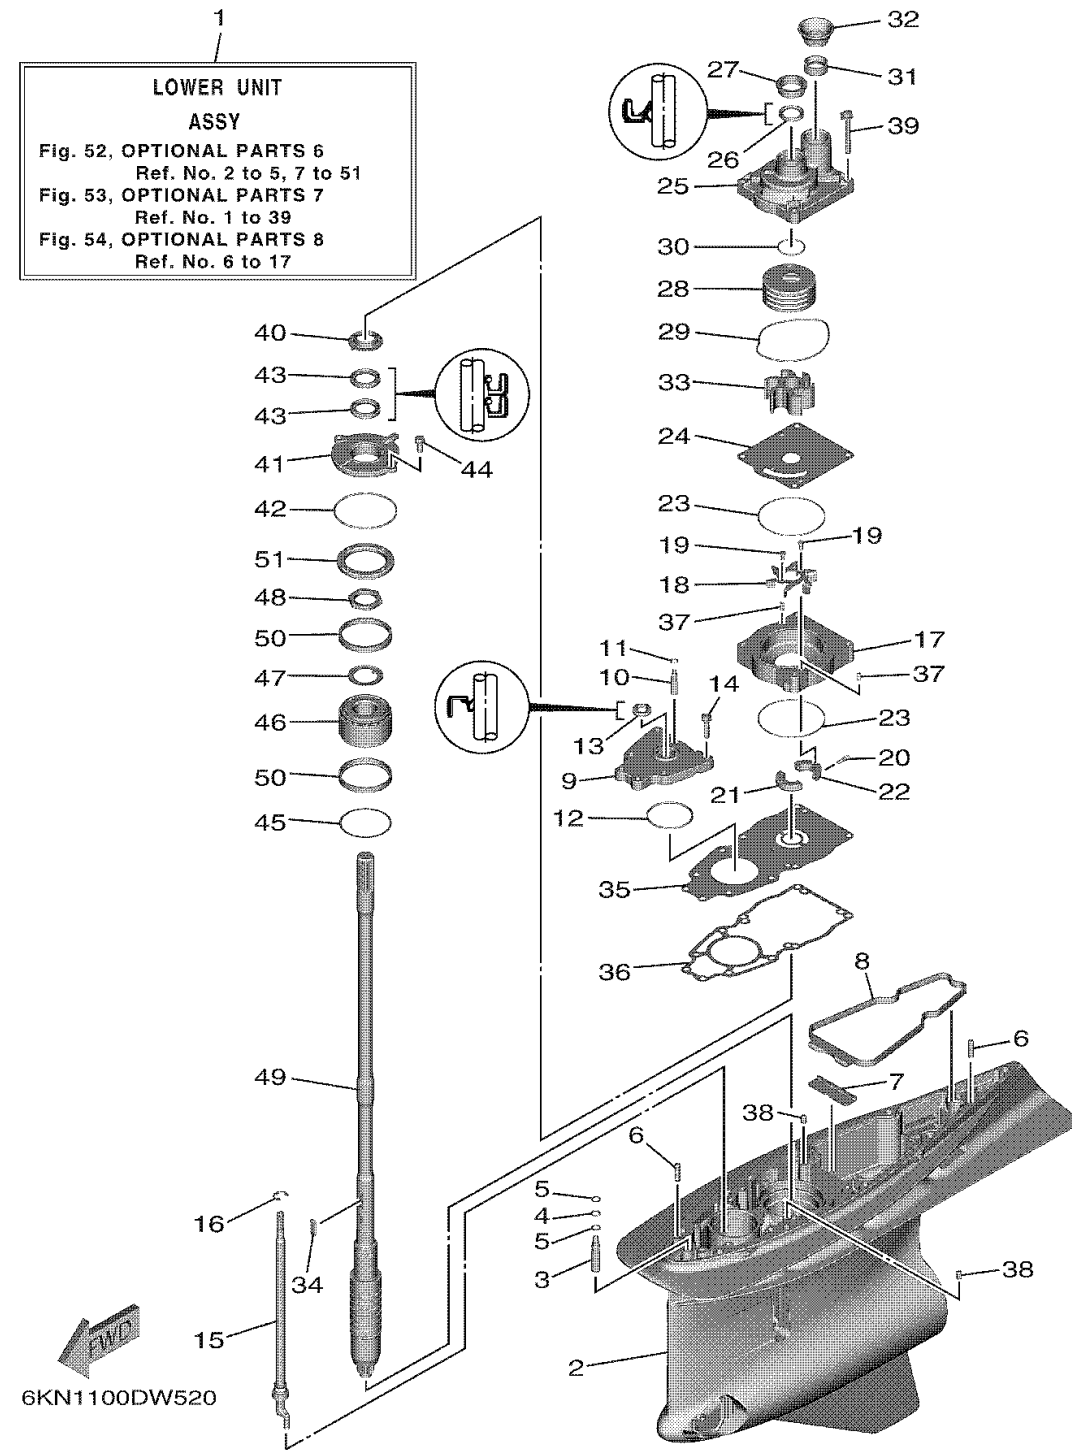

CONTINUED ON NEXT FRAME >

COUNTER ROTATION

OPTIONAL PARTS 6

Ref No.	Part Number	Description	Qty	Remarks
11	93210-07100-00	.O-RING	0	
12	93210-64488-00	.O-RING	0	
13	93106-14001-00	.OIL SEAL	0	
14	97E95-08535-00	BOLT, HEXAGON W/W DEEP RECESS	0	
15	6GS-44150-01-00	SHIFT CAM ASSY	0	UR X(25.2")
15	6GS-44150-11-00	SHIFT CAM ASSY	0	UR U(30.2")
15	6GS-44150-21-00	SHIFT CAM ASSY	0	UR E(35.2")
16	99002-12600-00	CIRCLIP	0	
17	6GR-44341-00-00	HOUSING, WATER PUMP	0	
18	6GR-12451-00-00	IMPELLER, WATER PUMP	0	
19	97095-05010-00	BOLT	0	
20	91380-05016-00	BOLT	0	
21	6GR-44381-00-00	SPACER 1	0	
22	6GR-44382-00-00	SPACER 2	0	
23	93210-97690-00	.O-RING	0	
24	6GR-44323-00-00	.OUTER PLATE, CARTRIDGE	0	
25	6GR-44311-00-00	HOUSING, WATER PUMP	0	
26	93109-26001-00	.OIL SEAL	0	
27	6GR-44312-00-00	COVER, WATER PUMP HOUSING	0	
28	6GR-44322-00-00	.INSERT, CARTRIDGE	0	

CONTINUED ON NEXT FRAME >

COUNTER ROTATION

OPTIONAL PARTS 6

Ref No.	Part Number	Description	Qty	Remarks
29	93211-08001-00	.O-RING	0	
30	93210-37160-00	.O-RING	0	
31	6GR-44365-01-00	.DAMPER, WATER SEAL 1	0	
32	6GR-44379-00-00	GUIDE, WATER TUBE	0	
33	6GR-44352-00-00	.IMPELLER	0	
34	6AW-44336-00-00	.KEY	0	
35	6GR-44328-00-00	PLATE	0	
36	6GR-44315-00-00	.GASKET, WATER PUMP	0	
37	93606-12019-00	PIN, DOWEL	0	
38	93608-12M05-00	PIN, DOWEL	0	
39	90119-08196-00	.BOLT, WITH WASHER	0	
40	6GR-45344-00-00	COVER, OIL SEAL	0	
41	6GR-45335-00-00	HOUSING, OIL SEAL	0	
42	93210-89535-00	.O-RING	0	
43	93101-30037-00	.OIL SEAL	0	
44	97E95-08520-00	BOLT, HEXAGON W/W DEEP RECESS	0	
45	688-45567-01-00	SHIM (T:0.10MM)	0	UR
45	688-45567-10-00	SHIM (T:0.12MM)	0	UR
45	688-45567-20-00	SHIM (T:0.15MM)	0	UR
45	688-45567-30-00	SHIM (T:0.18MM)	0	UR