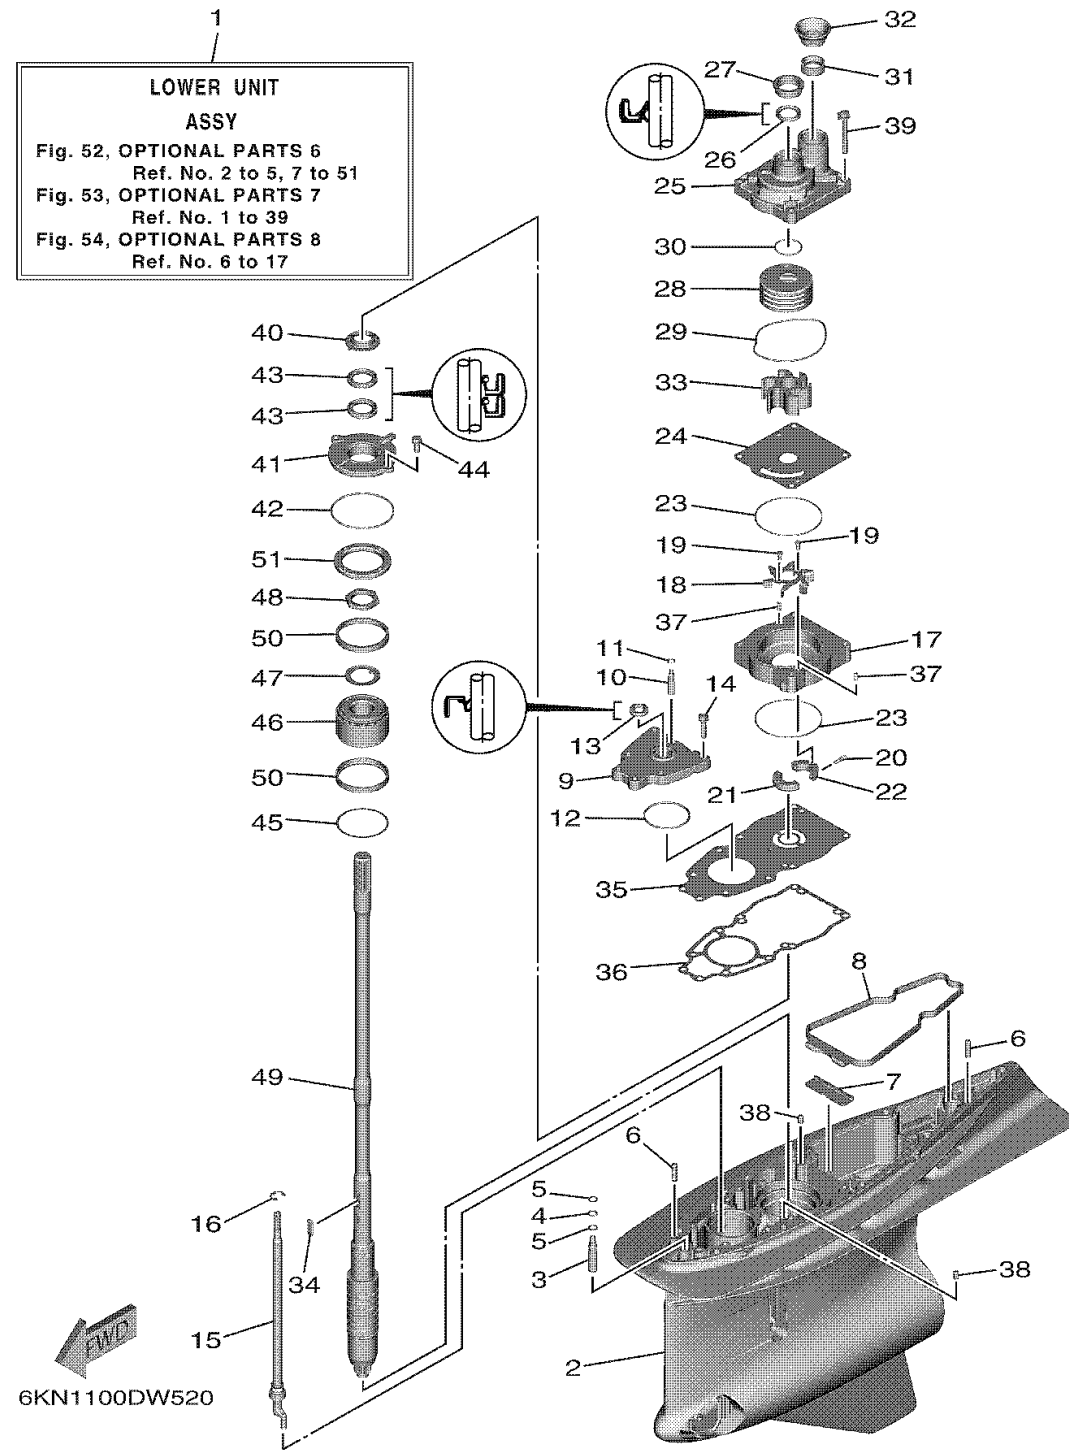

COUNTER ROTATION

OPTIONAL PARTS 6

Ref No.	Part Number	Description	Qty	Remarks
1	6GS-45300-06-8D	LOWER UNIT ASSY	0	UR GRAY, X(25.2")
1	6GS-45300-06-CE	LOWER UNIT ASSY	0	UR WHITE, X(25.2")
1	6GS-45300-16-8D	LOWER UNIT ASSY	0	UR GRAY, U(30.2")
1	6GS-45300-16-CE	LOWER UNIT ASSY	0	UR WHITE, U(30.2")
1	6GS-45300-26-8D	LOWER UNIT ASSY	0	UR GRAY, E(35.2")
1	6GS-45300-26-CE	LOWER UNIT ASSY	0	UR WHITE, E(35.2")
1	6GS-45300-06-CJ	LOWER UNIT ASSY	0	UR WARM WHITE, X(25.2")
1	6GS-45300-16-CJ	LOWER UNIT ASSY	0	UR WARM WHITE, U(30.2")
1	6GS-45300-26-CJ	LOWER UNIT ASSY	0	UR WARM WHITE, E(35.2")
2	6GR-45311-02-8D	CASING, LOWER	0	UR GRAY
2	6GR-45311-02-CE	CASING, LOWER	0	UR WHITE
2	6GR-45311-02-CJ	CASING, LOWER	0	UR WARM WHITE
3	6GR-45308-00-00	VALVE ASSY 1	0	
4	93210-10010-00	.O-RING	0	
5	6GR-43873-00-00	RING, BACK UP	0	
6	99480-08030-00	PIN	0	
7	6GR-45376-00-00	GUIDE, SEAL DAMPER	0	
8	6GR-45375-01-00	DAMPER, SEAL	0	
9	6GR-45321-00-00	PLATE	0	
10	6GR-45309-00-00	VALVE ASSY 2	0	

CONTINUED ON NEXT FRAME >