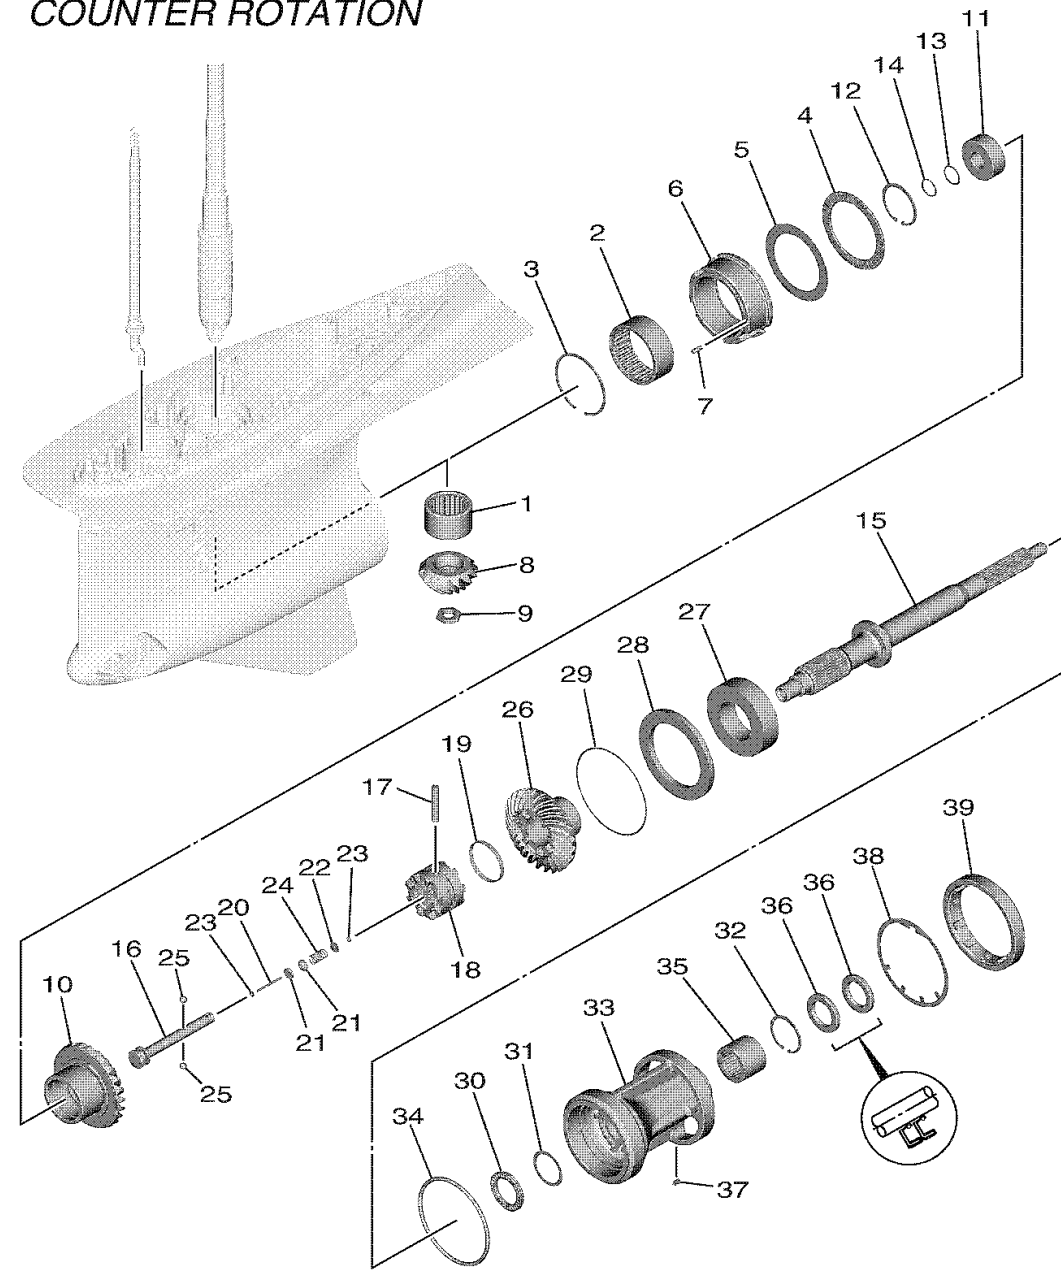

COUNTER ROTATION

6GR3010DU460

OPTIONAL PARTS 7

Ref No.	Part Number	Description	Qty	Remarks
29	6GR-45577-50-00	SHIM (T:0.40MM)	0	UR
29	6GR-45577-60-00	SHIM (T:0.50MM)	0	UR
30	93341-440U5-00	BEARING	0	
31	6K1-45578-01-00	SHIM (T:0.10MM)	0	UR
31	6K1-45578-10-00	SHIM (T:0.12MM)	0	UR
31	6K1-45578-20-00	SHIM (T:0.15MM)	0	UR
31	6K1-45578-30-00	SHIM (T:0.18MM)	0	UR
31	6K1-45578-40-00	SHIM (T:0.30MM)	0	UR
31	6K1-45578-50-00	SHIM (T:0.40MM)	0	UR
31	6K1-45578-60-00	SHIM (T:0.50MM)	0	UR
32	99009-55500-00	CIRCLIP	0	
33	6GS-45332-00-00	HOUSING, BEARING	0	
34	93211-26001-00	.O-RING	0	
35	93311-737A2-00	BEARING	0	
36	93101-37001-00	.OIL SEAL	0	
37	90282-05008-00	KEY, STRAIGHT	0	
38	6GR-45383-00-00	WASHER, CLAW	0	
39	6GR-45384-00-00	NUT	0