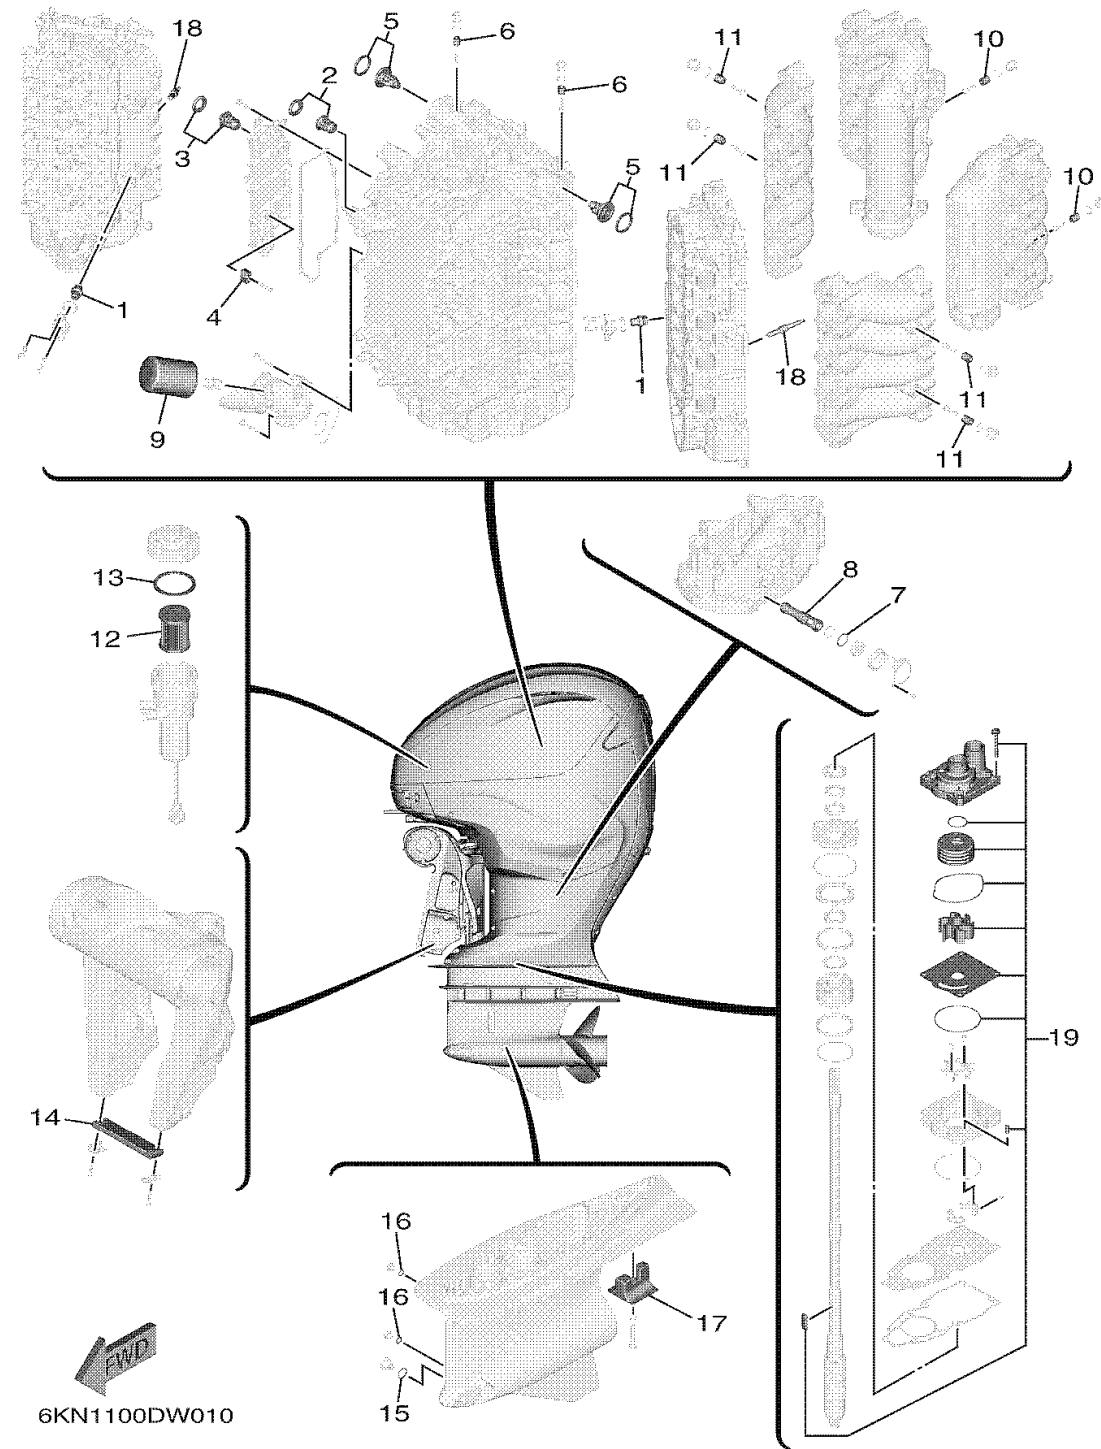

# SCHEDULED SERVICE PARTS

Ref No.	Part Number	Description	Qty	Remarks
1	6ML-11325-00-00	.ANODE	4	
2	6H3-12411-20-00	THERMOSTAT	1	
3	66M-12411-01-00	THERMOSTAT	1	
4	6AW-1132P-00-00	ANODE 5	3	
5	6GR-12411-00-00	THERMOSTAT	2	
6	6G8-11325-00-00	ANODE	2	
7	93210-34633-00	.O-RING	1	
8	6GR-13411-00-00	STRAINER, OIL	1	
9	N26-13440-04-00	ELEMENT ASSY, OIL CLEANER	1	
10	6G8-11325-00-00	ANODE	2	
11	6G8-11325-00-00	ANODE	4	
12	6P3-24563-02-00	.ELEMENT, FILTER	1	
13	6P3-24564-00-00	.GASKET	1	
14	6AW-45251-00-00	ANODE	1	
15	93210-19123-00	O-RING	1	
16	93210-09165-00	O-RING	2	
17	6AW-45373-00-00	ANODE	1	
18	94702-00447-00	PLUG, SPARK (NGK ILMAR7H9)	8	
19	6GR-W0078-01-00	WATER PUMP REPAIR KIT	1	