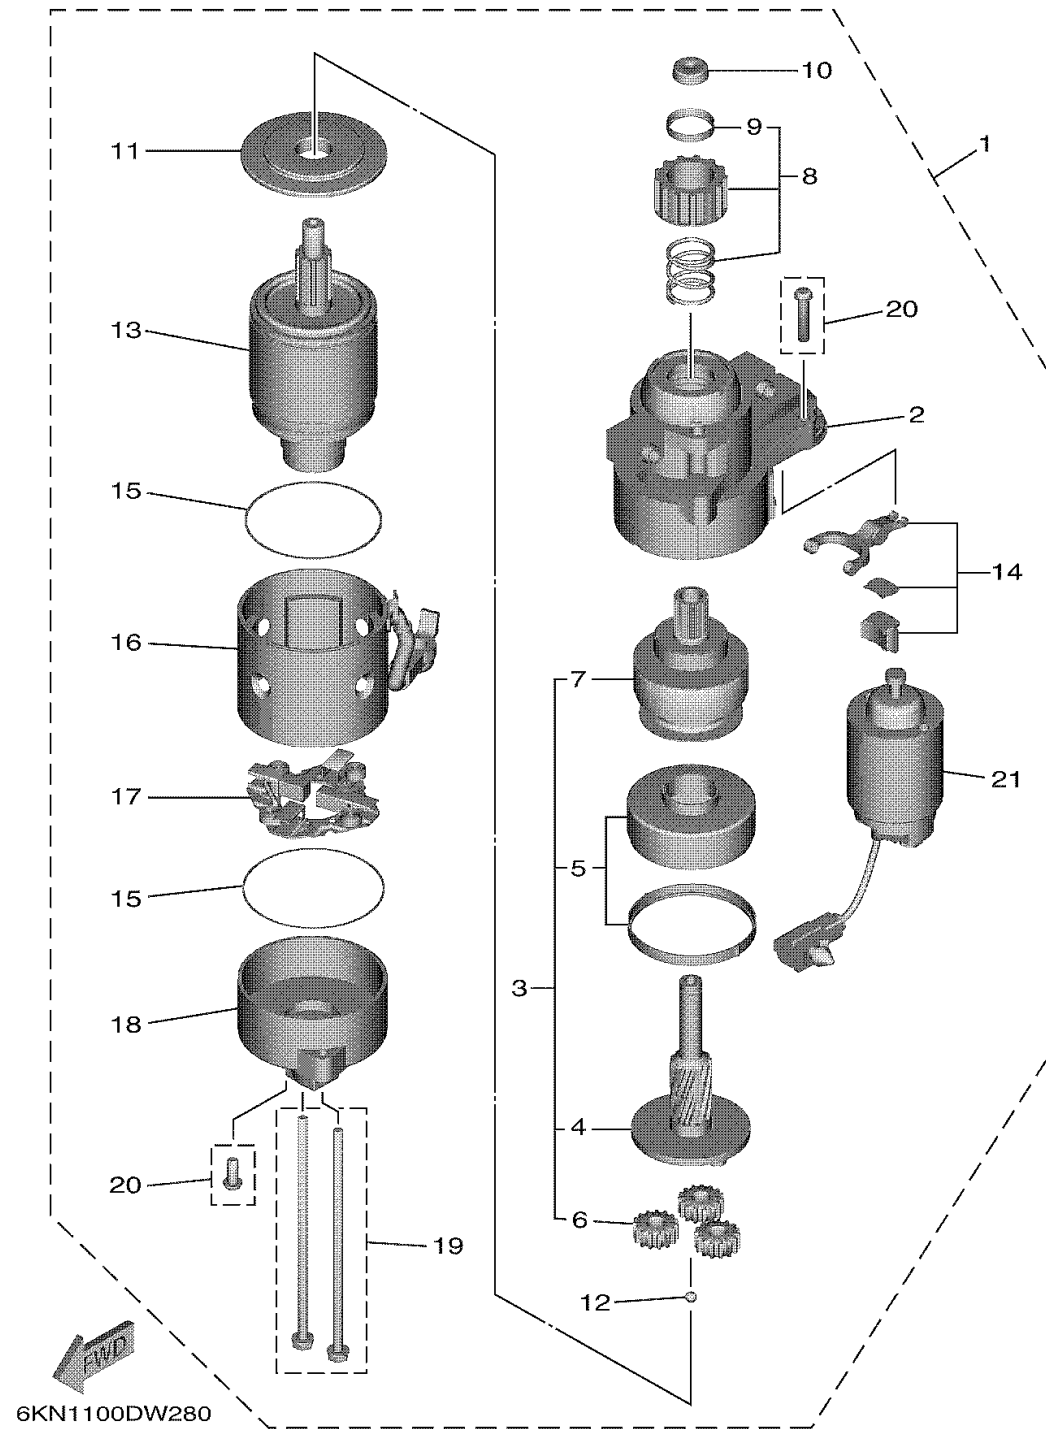

STARTING MOTOR

Ref No.	Part Number	Description	Qty	Remarks
1	6AW-81800-02-00	STARTING MOTOR ASSY	1	
2	6AW-81830-00-00	..FRONT BRACKET ASSY	1	
3	6AW-81807-02-00	..GEAR ASSY, STARTING MOTOR	1	
4	6AW-81836-00-00	...SHAFT, PINION	1	
5	6AW-81891-01-00	...GEAR, RING	1	
6	6AW-8183T-00-00	...GEAR, IDLER	3	
7	6AW-81832-01-00	...CLUTCH, OVER RUN	1	
8	6AW-81808-00-00	..PINION ASSY	1	
9	6AW-81857-00-00	...PINION STOPPER SET	1	
10	6AW-81862-00-00	..CAP	1	
11	6AW-8183R-01-00	..PLATE	1	
12	6AW-81854-00-00	..BALL, STEEL	1	
13	6AW-81850-00-00	..ARMATURE ASSY	1	
14	6AW-81839-00-00	..LEVER ASSY	1	
15	6AW-81842-00-00	..PACKING	2	
16	6AW-81810-01-00	..STATOR ASSY	1	
17	6AW-81840-00-00	..BRUSH HOLDER ASSY	1	
18	6AW-81820-00-00	..REAR BRACKET ASSY	1	
19	6AW-81826-00-00	..BOLT	1	
20	6AW-81846-00-00	..SCREW	1	

CONTINUED ON NEXT FRAME >

STARTING MOTOR

Ref No.	Part Number	Description	Qty	Remarks
21	6AW-81941-00-00	..STARTER RELAY ASSY	1	