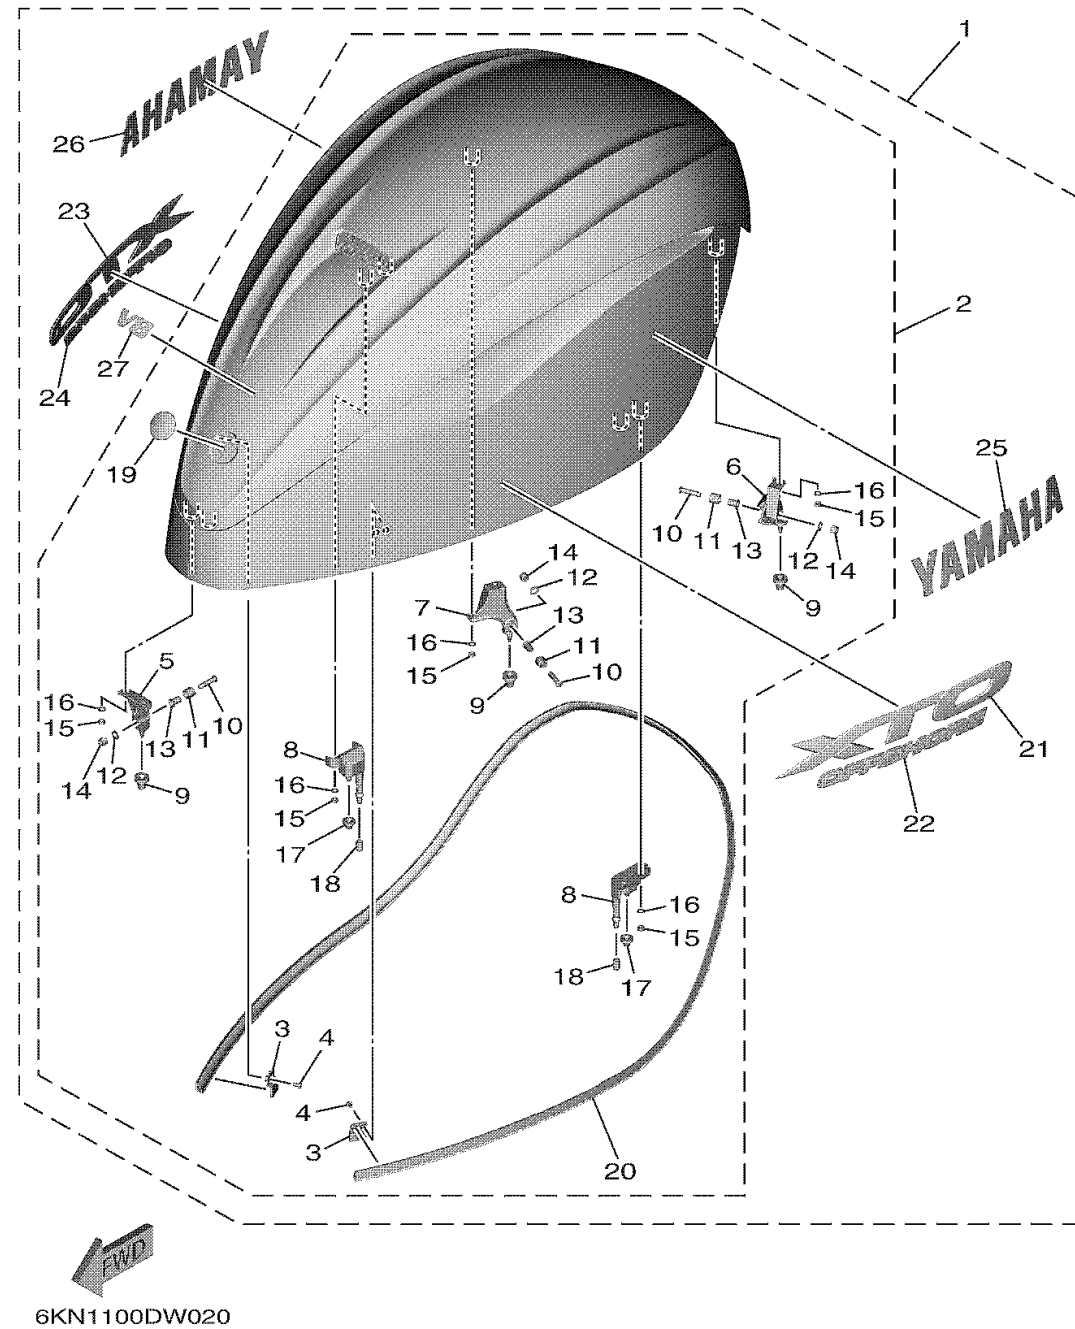

TOP COWLING

Ref No.	Part Number	Description	Qty	Remarks
1	6KN-42610-00-8D	TOP COWLING ASSY	1	GRAY
1	6KN-42610-00-CE	TOP COWLING ASSY	0	WHITE
1	6KN-42610-00-CJ	TOP COWLING ASSY	0	WARM WHITE
2	6KN-4261A-01-8D	..TOP COWLING W/O GRAPHICS	1	GRAY
2	6KN-4261A-01-CE	..TOP COWLING W/O GRAPHICS	0	WHITE
2	6KN-4261A-01-CJ	..TOP COWLING W/O GRAPHICS	0	WARM WHITE
3	6GR-42477-00-00	...PLATE, LOCK	2	
4	97985-05210-00	...SCREW, WITH WASHER	4	
5	6GR-42647-00-00	...HOLDER, CLAMP BAND	1	
6	6GR-42648-00-00	...HOLDER, CLAMP BAND	1	
7	6GR-42649-00-00	...HOLDER, CLAMP BAND	1	
8	6GR-42643-00-00	...PLATE, CLAMP	2	
9	6AW-42663-01-00	...DAMPER 2	3	
10	90111-08078-00	...BOLT, HEXAGON SOCKET BUTTON	3	
11	90387-10094-00	...COLLAR	3	
12	92990-08600-00	...WASHER, PLATE	3	
13	90387-08M45-00	...COLLAR	3	
14	95780-08300-00	.. NUT, FLANGE	3	
15	95380-06600-00	.. NUT, HEXAGON	10	
16	92990-06100-00	.. WASHER, SPRING	10	

CONTINUED ON NEXT FRAME >

TOP COWLING

Ref No.	Part Number	Description	Qty	Remarks
17	663-42662-01-00	...DAMPER	2	
18	67F-13448-00-00	...CAP	2	
19	6LB-42697-00-00	...TUNING FORK MARK	1	
20	6KN-42629-00-00	...SEAL	1	
21	6KN-42675-00-00	..GRAPHIC, SIDE 1	1	
22	6KN-53184-00-00	..GRAPHIC, 1	1	
23	6KN-42676-00-00	..GRAPHIC, SIDE 2	1	
24	6KN-53185-00-00	..GRAPHIC, 2	1	
25	6KN-2153A-00-00	..EMBLEM, YAMAHA	1	
26	6KN-2153B-00-00	..EMBLEM, YAMAHA	1	
27	6GR-42677-00-00	..GRAPHIC, FRONT	1	