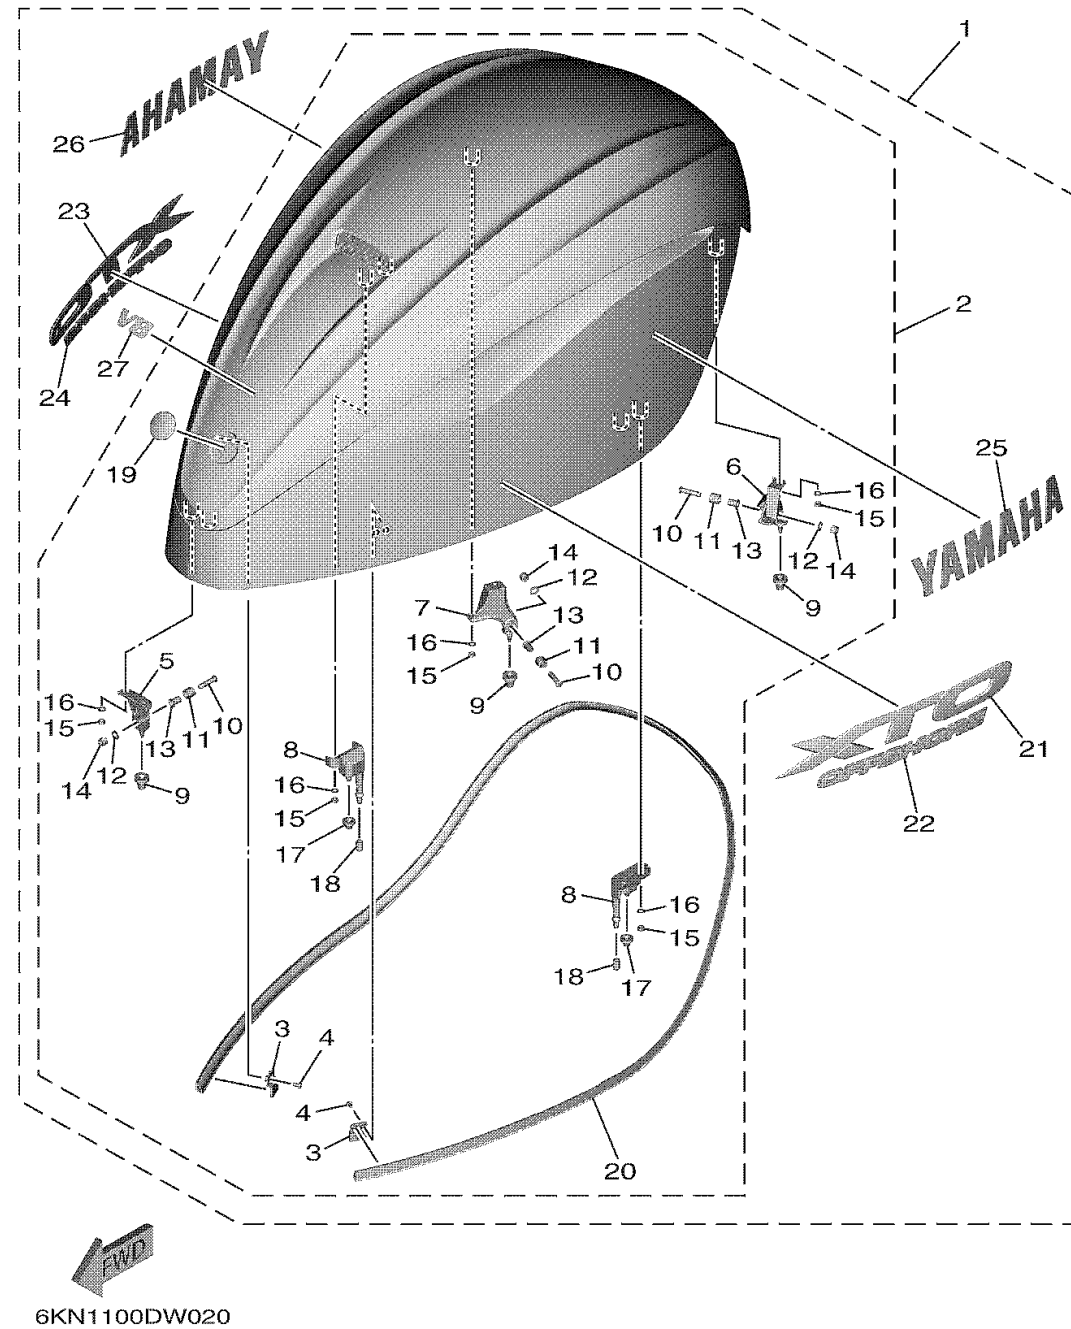

TOP COWLING

Ref No.	Part Number	Description	Qty	Remarks
1	6KN-42610-00-8D	TOP COWLING ASSY	1	GRAY
1	6KN-42610-00-CE	TOP COWLING ASSY	0	WHITE
1	6KN-42610-00-CJ	TOP COWLING ASSY	0	WARM WHITE
2	6KN-4261A-01-8D	..TOP COWLING W/O GRAPHICS	1	GRAY
2	6KN-4261A-01-CE	..TOP COWLING W/O GRAPHICS	0	WHITE
2	6KN-4261A-01-CJ	..TOP COWLING W/O GRAPHICS	0	WARM WHITE
3	6GR-42477-00-00	...PLATE, LOCK	2	
4	97985-05210-00	...SCREW, WITH WASHER	4	
5	6GR-42647-00-00	...HOLDER, CLAMP BAND	1	
6	6GR-42648-00-00	...HOLDER, CLAMP BAND	1	
7	6GR-42649-00-00	...HOLDER, CLAMP BAND	1	
8	6GR-42643-00-00	...PLATE, CLAMP	2	
9	6AW-42663-01-00	...DAMPER 2	3	
10	90111-08078-00	...BOLT, HEXAGON SOCKET BUTTON	3	
11	90387-10094-00	...COLLAR	3	
12	92990-08600-00	...WASHER, PLATE	3	
13	90387-08M45-00	...COLLAR	3	
14	95780-08300-00	.. NUT, FLANGE	3	
15	95380-06600-00	.. NUT, HEXAGON	10	
16	92990-06100-00	.. WASHER, SPRING	10	

CONTINUED ON NEXT FRAME >

TOP COWLING

Ref No.	Part Number	Description	Qty	Remarks
17	663-42662-01-00	...DAMPER	2	
18	67F-13448-00-00	...CAP	2	
19	6LB-42697-00-00	...TUNING FORK MARK	1	
20	6KN-42629-00-00	...SEAL	1	
21	6KN-42675-00-00	..GRAPHIC, SIDE 1	1	
22	6KN-53184-00-00	..GRAPHIC, 1	1	
23	6KN-42676-00-00	..GRAPHIC, SIDE 2	1	
24	6KN-53185-00-00	..GRAPHIC, 2	1	
25	6KN-2153A-00-00	..EMBLEM, YAMAHA	1	
26	6KN-2153B-00-00	..EMBLEM, YAMAHA	1	
27	6GR-42677-00-00	..GRAPHIC, FRONT	1	