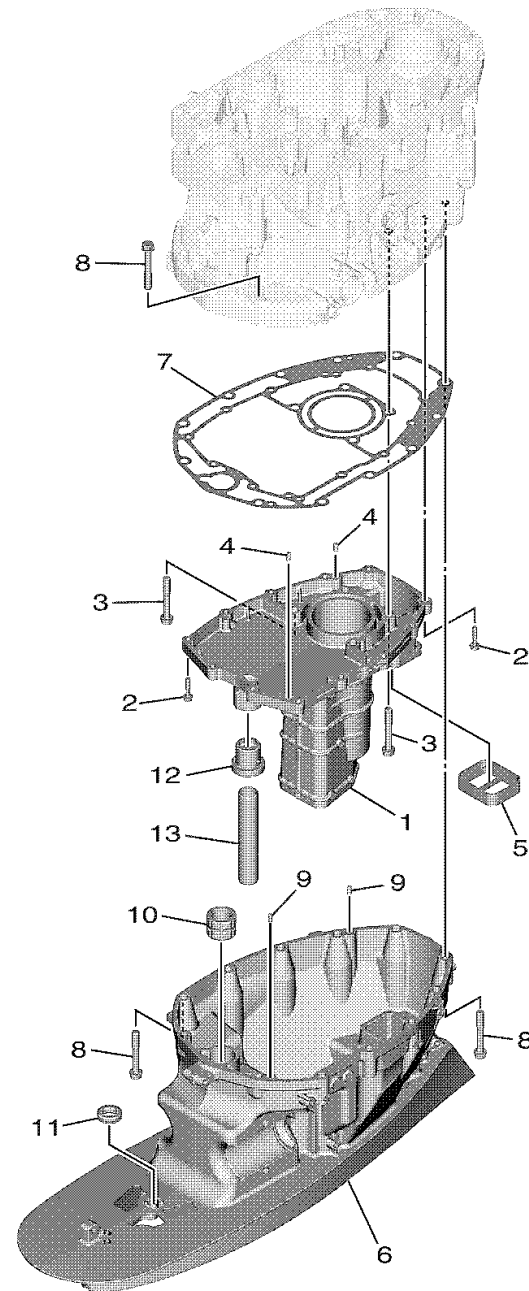

UPPER CASING 2

Ref No.	Part Number	Description	Qty	Remarks
1	6GR-14711-01-00	MUFFLER 1	1	
2	95D95-06030-00	BOLT, FLANGE DEEP RECESS	12	
3	97E75-10570-00	BOLT, HEXAGON W/W DEEP RECESS	4	
4	93606-12019-00	PIN, DOWEL	2	
5	6GR-45127-00-00	.SEAL	1	
6	6GR-45111-00-8D	CASING, UPPER	1	GRAY
6	6GR-45111-00-CE	CASING, UPPER	0	WHITE
6	6GR-45111-00-CJ	CASING, UPPER	0	WARM WHITE
7	6GR-45113-00-00	.GASKET, UPPER CASING	1	
8	97E75-10570-00	BOLT, HEXAGON W/W DEEP RECESS	12	
9	93606-12019-00	PIN, DOWEL	2	
10	6GR-45318-00-00	BUSHING, DRIVE SHAFT	1	
11	6GR-44521-00-00	.SEAL	1	
12	6GR-44367-01-00	.DAMPER, WATER SEAL 3	1	
13	90440-27005-00	PIPE	1	UR X(25.2")
13	90440-27006-00	PIPE	0	UR U(30.2")
13	90440-27007-00	PIPE	0	UR E(35.2")
14	6GR-45211-00-CJ	EXTENSION	0	UR WARM WHITE, U(30.2")
14	6GR-45211-00-CJ	EXTENSION	0	UR WARM WHITE, E(35.2")
14	6GR-45211-00-8D	EXTENSION	0	UR GRAY, U(30.2")

CONTINUED ON NEXT FRAME >

6GR1100DS410

UPPER CASING 2

6GR1100DS410

Ref No.	Part Number	Description	Qty	Remarks
14	6GR-45211-00-8D	EXTENSION	0	UR GRAY, E(35.2")
14	6GR-45211-00-CE	EXTENSION	0	UR WHITE, U(30.2")
14	6GR-45211-00-CE	EXTENSION	0	UR WHITE, E(35.2")
15	6GR-45398-00-00	NIPPLE, 1	0	UR U(30.2")
15	6GR-45398-00-00	NIPPLE, 1	0	UR E(35.2")
16	93210-10010-00	.O-RING	0	UR U(30.2")
16	93210-10010-00	.O-RING	0	UR E(35.2")
17	6GR-45399-00-00	NIPPLE, 2	0	UR U(30.2")
17	6GR-45399-00-00	NIPPLE, 2	0	UR E(35.2")
18	93210-07100-00	.O-RING	0	UR U(30.2")
18	93210-07100-00	.O-RING	0	UR E(35.2")
19	6GR-45375-01-00	DAMPER, SEAL	0	UR U(30.2")
19	6GR-45375-01-00	DAMPER, SEAL	0	UR E(35.2")
20	99480-08030-00	PIN	0	UR U(30.2")
20	99480-08030-00	PIN	0	UR E(35.2")
21	90119-10009-00	BOLT, WITH WASHER	0	UR E(35.2")
21	90119-10024-00	BOLT, WITH WASHER	0	UR U(30.2")