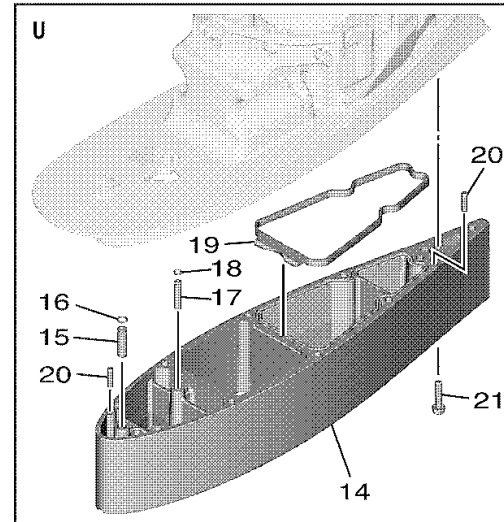

UPPER CASING 2

Ref No.	Part Number	Description	Qty	Remarks
1	6GR-14711-01-00	MUFFLER 1	1	
2	95D95-06030-00	BOLT, FLANGE DEEP RECESS	12	
3	97E75-10570-00	BOLT, HEXAGON W/W DEEP RECESS	4	
4	93606-12019-00	PIN, DOWEL	2	
5	6GR-45127-00-00	.SEAL	1	
6	6GR-45111-00-8D	CASING, UPPER	1	GRAY
6	6GR-45111-00-CE	CASING, UPPER	0	WHITE
6	6GR-45111-00-CJ	CASING, UPPER	0	WARM WHITE
7	6GR-45113-00-00	.GASKET, UPPER CASING	1	
8	97E75-10570-00	BOLT, HEXAGON W/W DEEP RECESS	12	
9	93606-12019-00	PIN, DOWEL	2	
10	6GR-45318-00-00	BUSHING, DRIVE SHAFT	1	
11	6GR-44521-00-00	.SEAL	1	
12	6GR-44367-01-00	.DAMPER, WATER SEAL 3	1	
13	90440-27005-00	PIPE	1	UR X(25.2")
13	90440-27006-00	PIPE	0	UR U(30.2")
13	90440-27007-00	PIPE	0	UR E(35.2")
14	6GR-45211-00-CJ	EXTENSION	0	UR WARM WHITE, U(30.2")
14	6GR-45211-00-CJ	EXTENSION	0	UR WARM WHITE, E(35.2")
14	6GR-45211-00-8D	EXTENSION	0	UR GRAY, U(30.2")

CONTINUED ON NEXT FRAME >

6GR1100DS410

UPPER CASING 2

6GR1100DS410

Ref No.	Part Number	Description	Qty	Remarks
14	6GR-45211-00-8D	EXTENSION	0	UR GRAY, E(35.2")
14	6GR-45211-00-CE	EXTENSION	0	UR WHITE, U(30.2")
14	6GR-45211-00-CE	EXTENSION	0	UR WHITE, E(35.2")
15	6GR-45398-00-00	NIPPLE, 1	0	UR U(30.2")
15	6GR-45398-00-00	NIPPLE, 1	0	UR E(35.2")
16	93210-10010-00	.O-RING	0	UR U(30.2")
16	93210-10010-00	.O-RING	0	UR E(35.2")
17	6GR-45399-00-00	NIPPLE, 2	0	UR U(30.2")
17	6GR-45399-00-00	NIPPLE, 2	0	UR E(35.2")
18	93210-07100-00	.O-RING	0	UR U(30.2")
18	93210-07100-00	.O-RING	0	UR E(35.2")
19	6GR-45375-01-00	DAMPER, SEAL	0	UR U(30.2")
19	6GR-45375-01-00	DAMPER, SEAL	0	UR E(35.2")
20	99480-08030-00	PIN	0	UR U(30.2")
20	99480-08030-00	PIN	0	UR E(35.2")
21	90119-10009-00	BOLT, WITH WASHER	0	UR E(35.2")
21	90119-10024-00	BOLT, WITH WASHER	0	UR U(30.2")